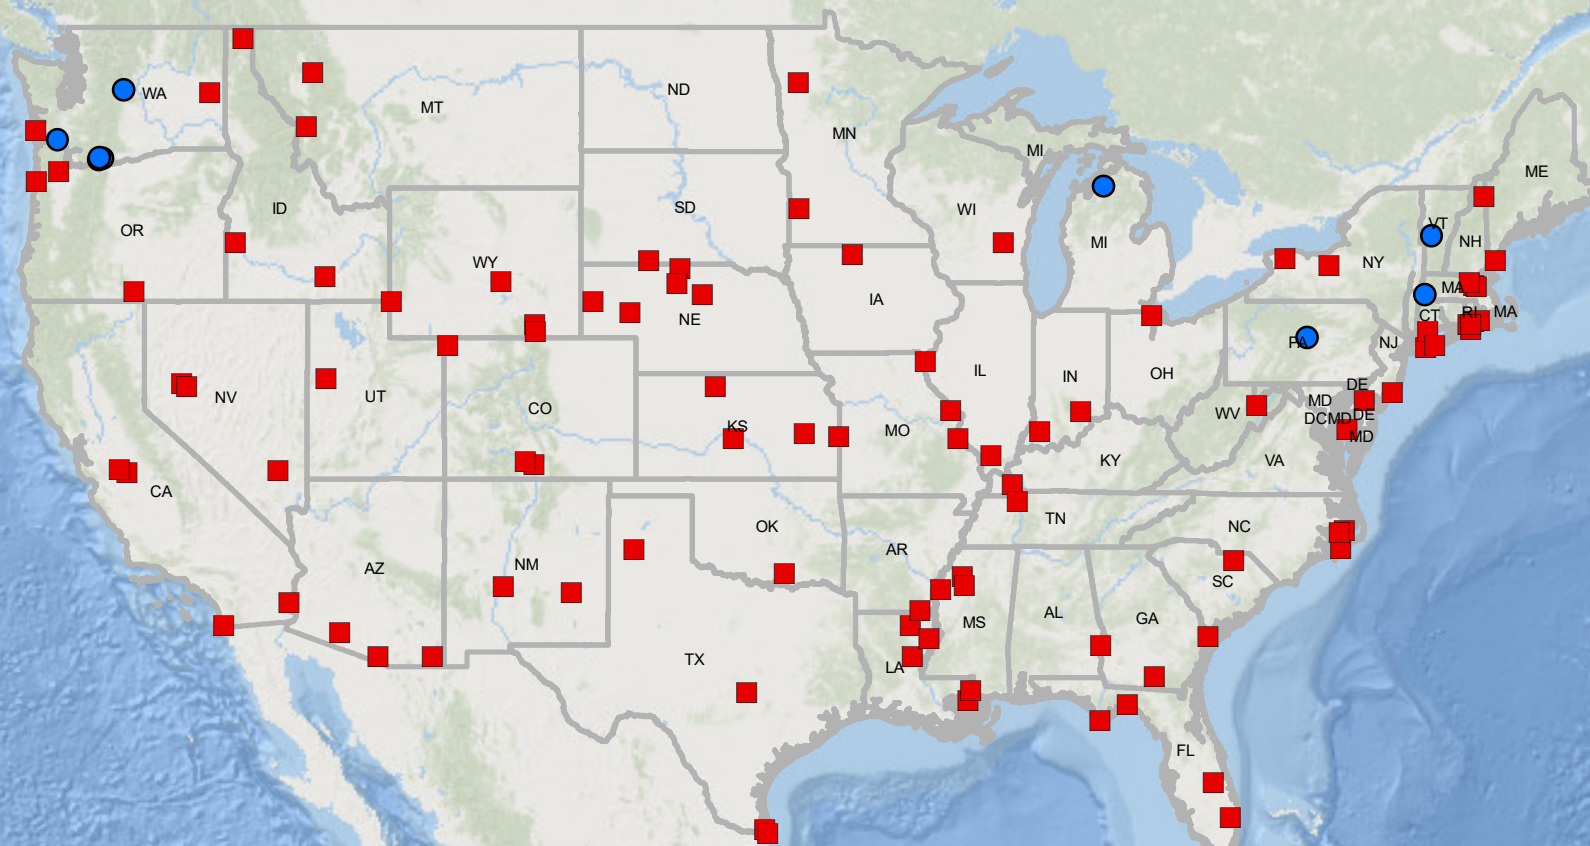

National Wildlife Refuges and National Fish Hatcheries Proposing to Open or Expand Hunting and Sport Fishing

Stations Opening or Expanding

■ National Wildlife Refuges

● National Fish Hatcheries