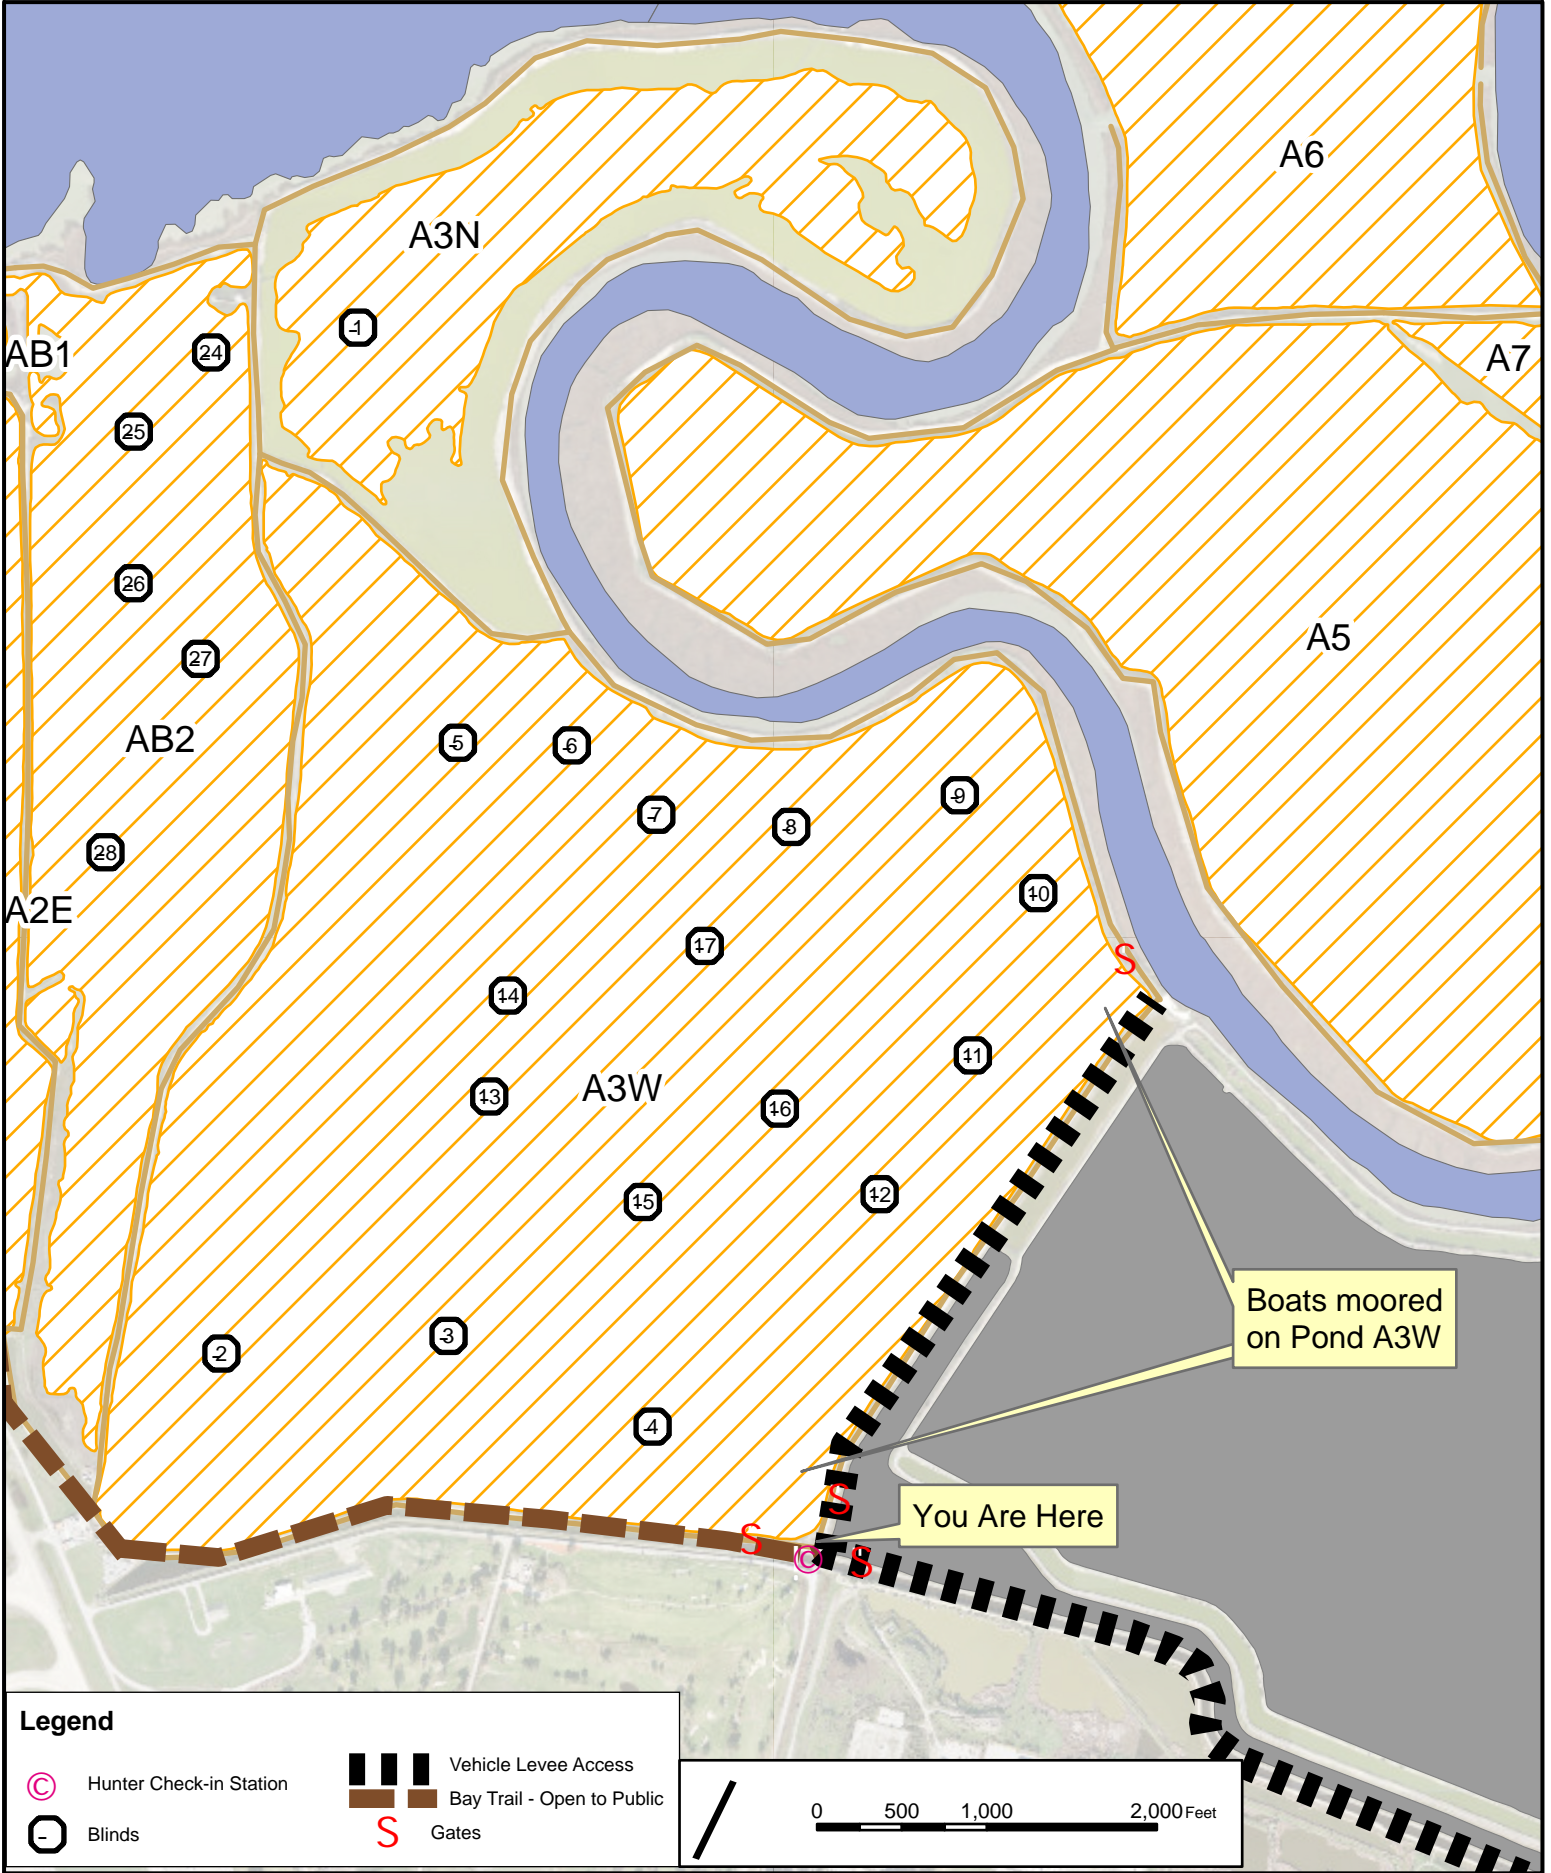

U.S. Fish & Wildlife Service

Map 4. Hunt Program Alviso Ponds A3W and A3N Don Edwards San Francisco Bay National Wildlife Refuge

Legend

Hunter Check-in Station

Vehicle Levee Access

Bay Trail - Open to Public

Gates