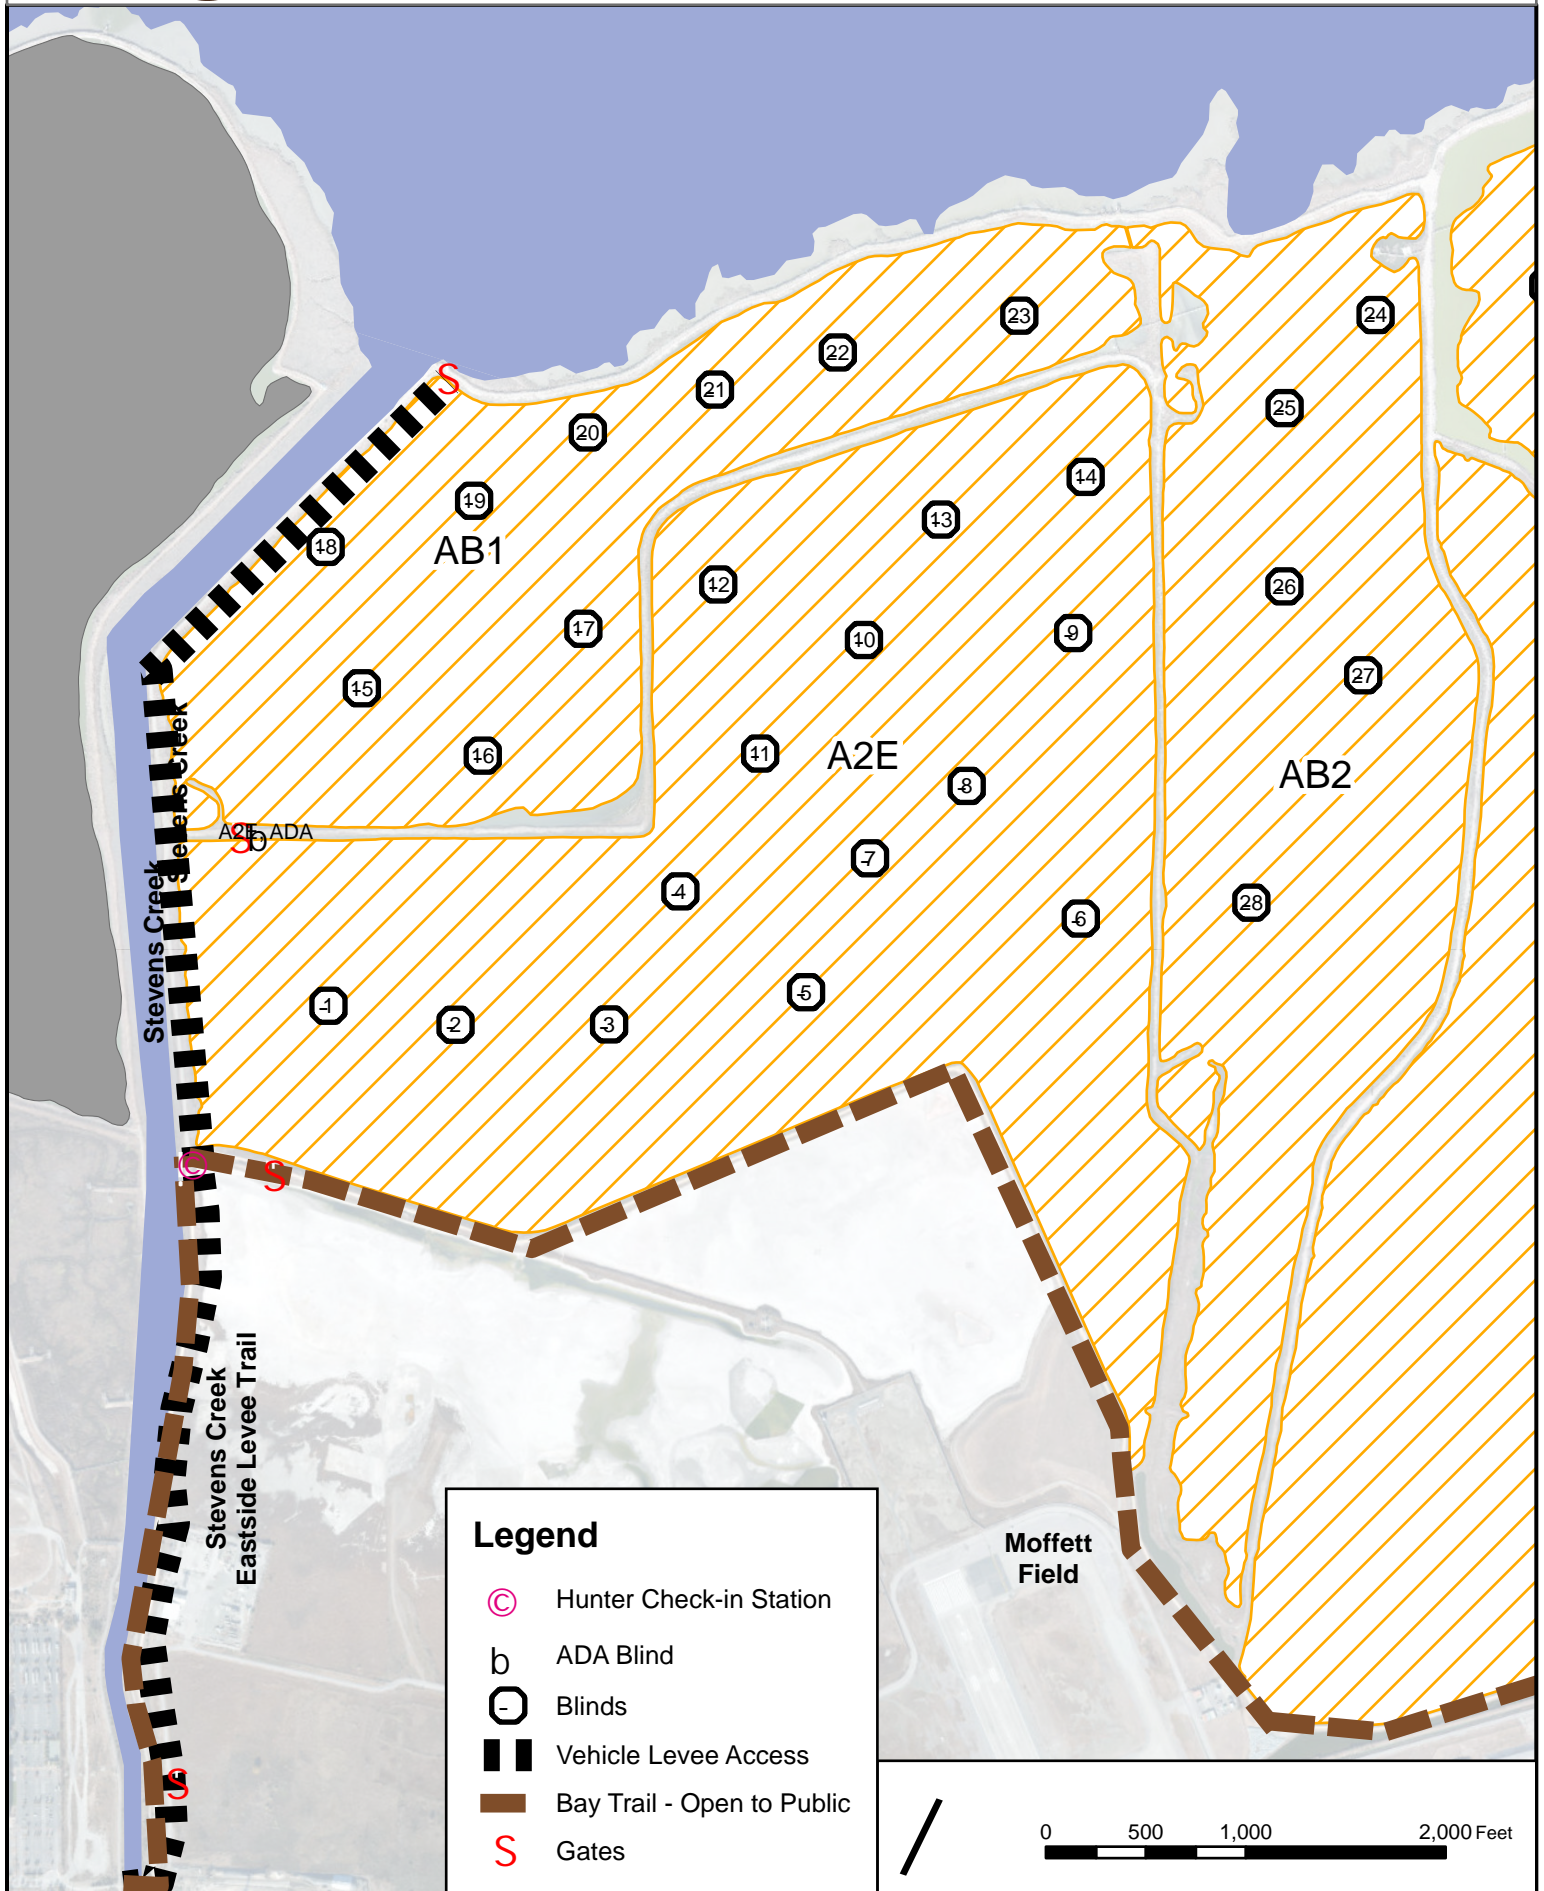

U.S. Fish & Wildlife Service

Map 3. Hunt Program Alviso Ponds AB1, A2E and AB2 Don Edwards San Francisco Bay National Wildlife Refuge

Legend

- Hunter Check-in Station
- ADA Blind
- Blinds
- Vehicle Levee Access
- Bay Trail - Open to Public
- Gates