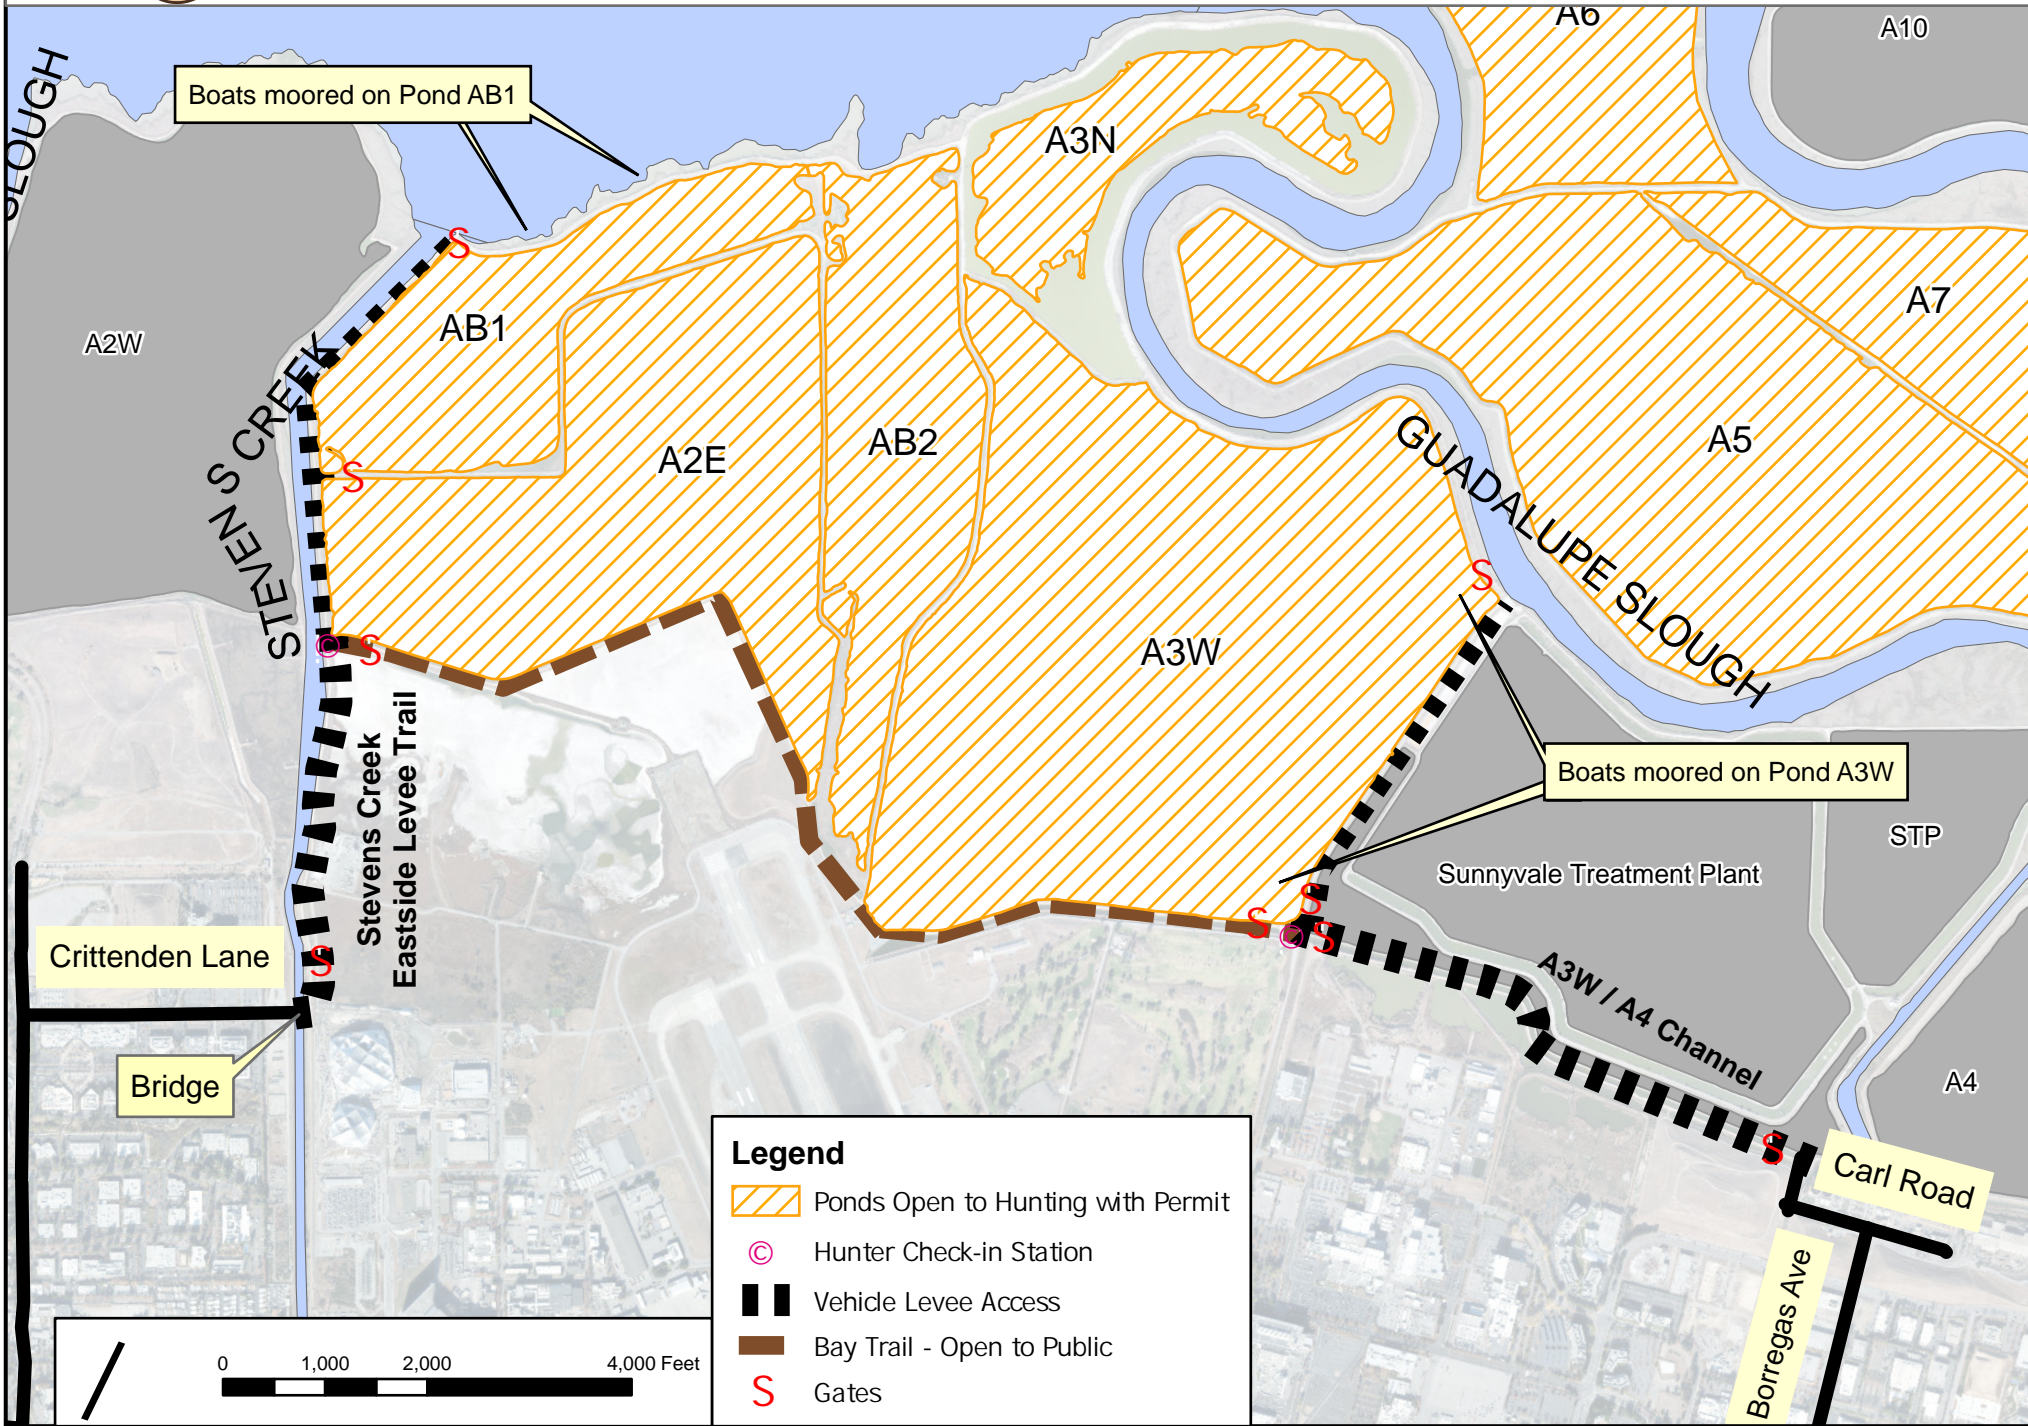

U.S. Fish & Wildlife Service

Map 2. Hunt Program Alviso Ponds AB1, A2E, AB2, A3N, A3W
Don Edwards San Francisco Bay National Wildlife Refuge

Legend

- Ponds Open to Hunting with Permit
- Hunter Check-in Station
- Vehicle Levee Access
- Bay Trail - Open to Public
- Gates