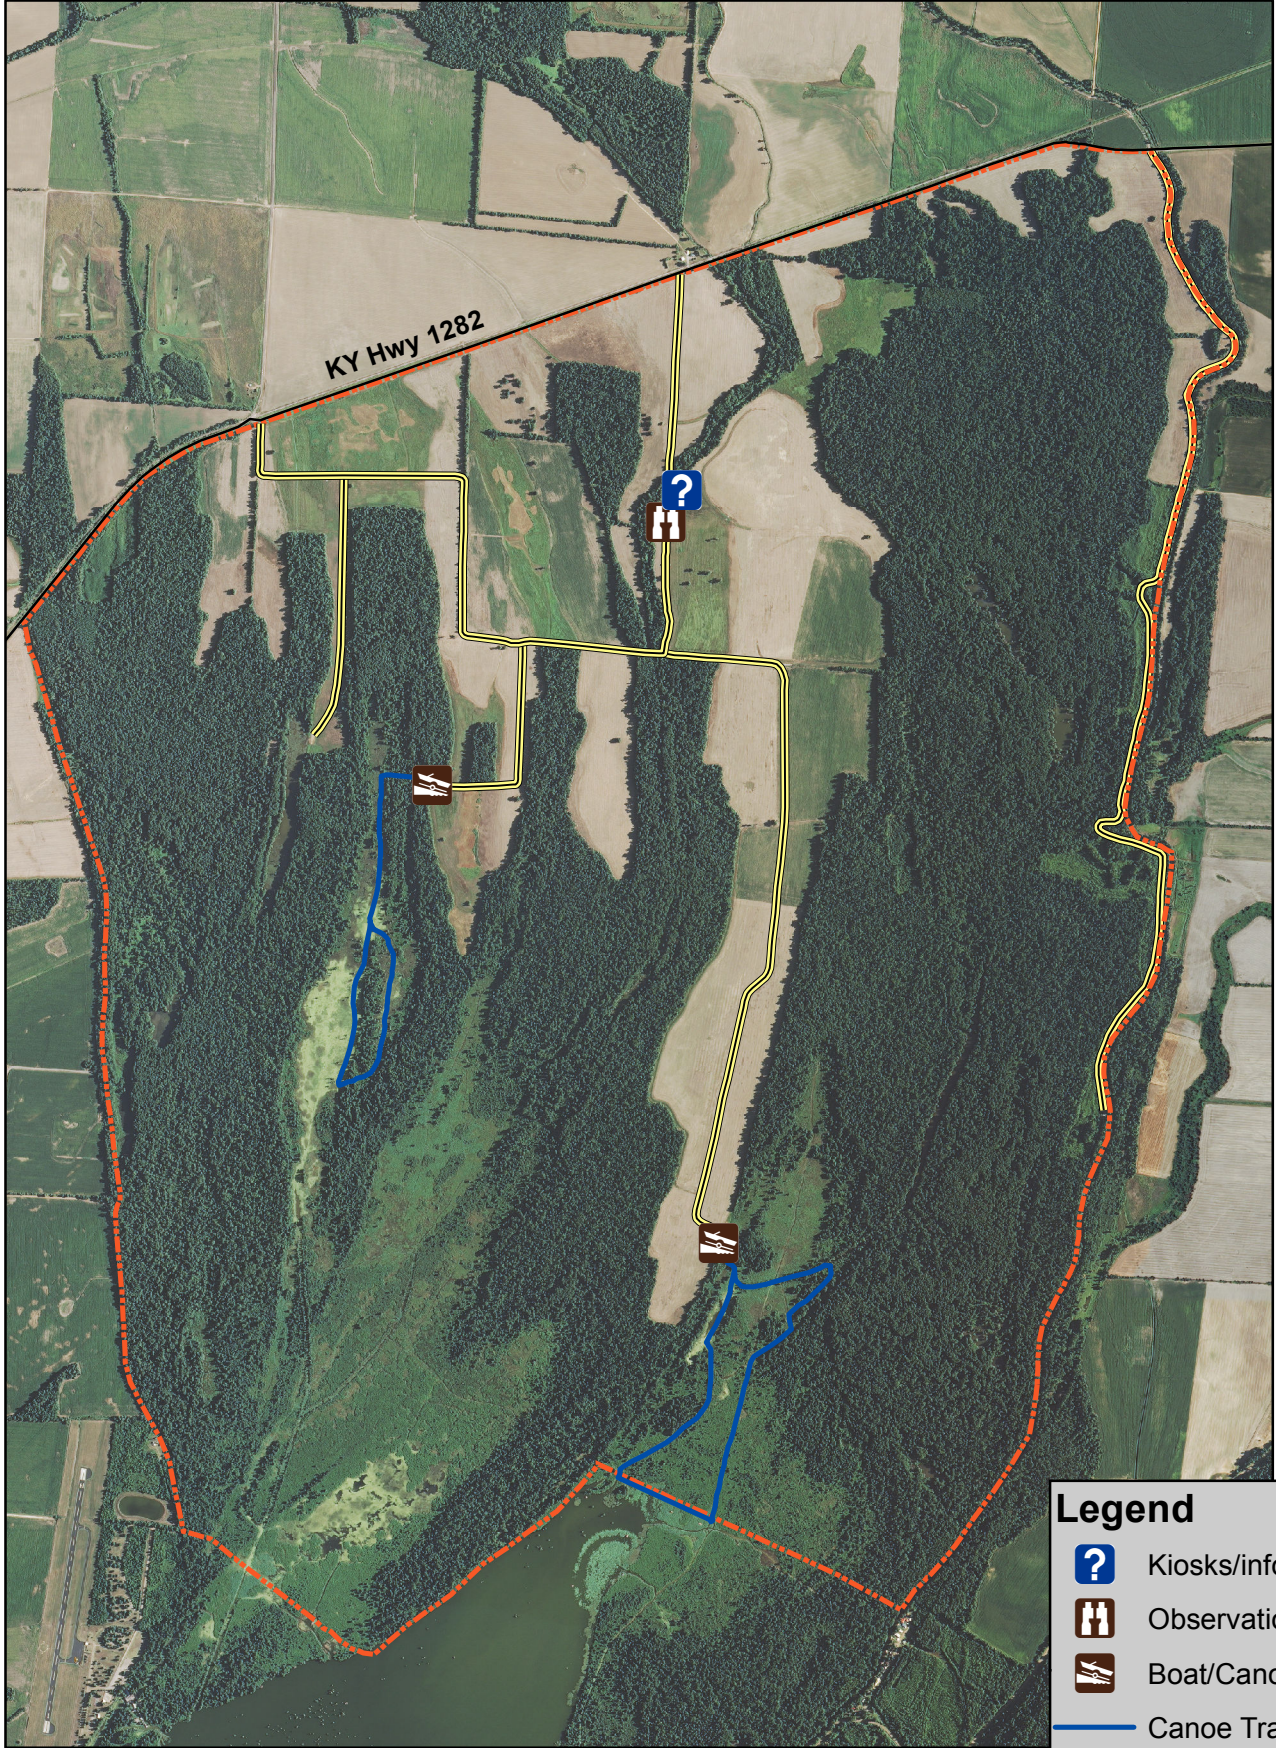

Reelfoot National Wildlife Refuge Long Point Unit

Legend

- Kiosks/information
- Observation Tower
- Boat/Canoe Ramp
- Canoe Trail
- Refuge Roads
- Refuge Boundary