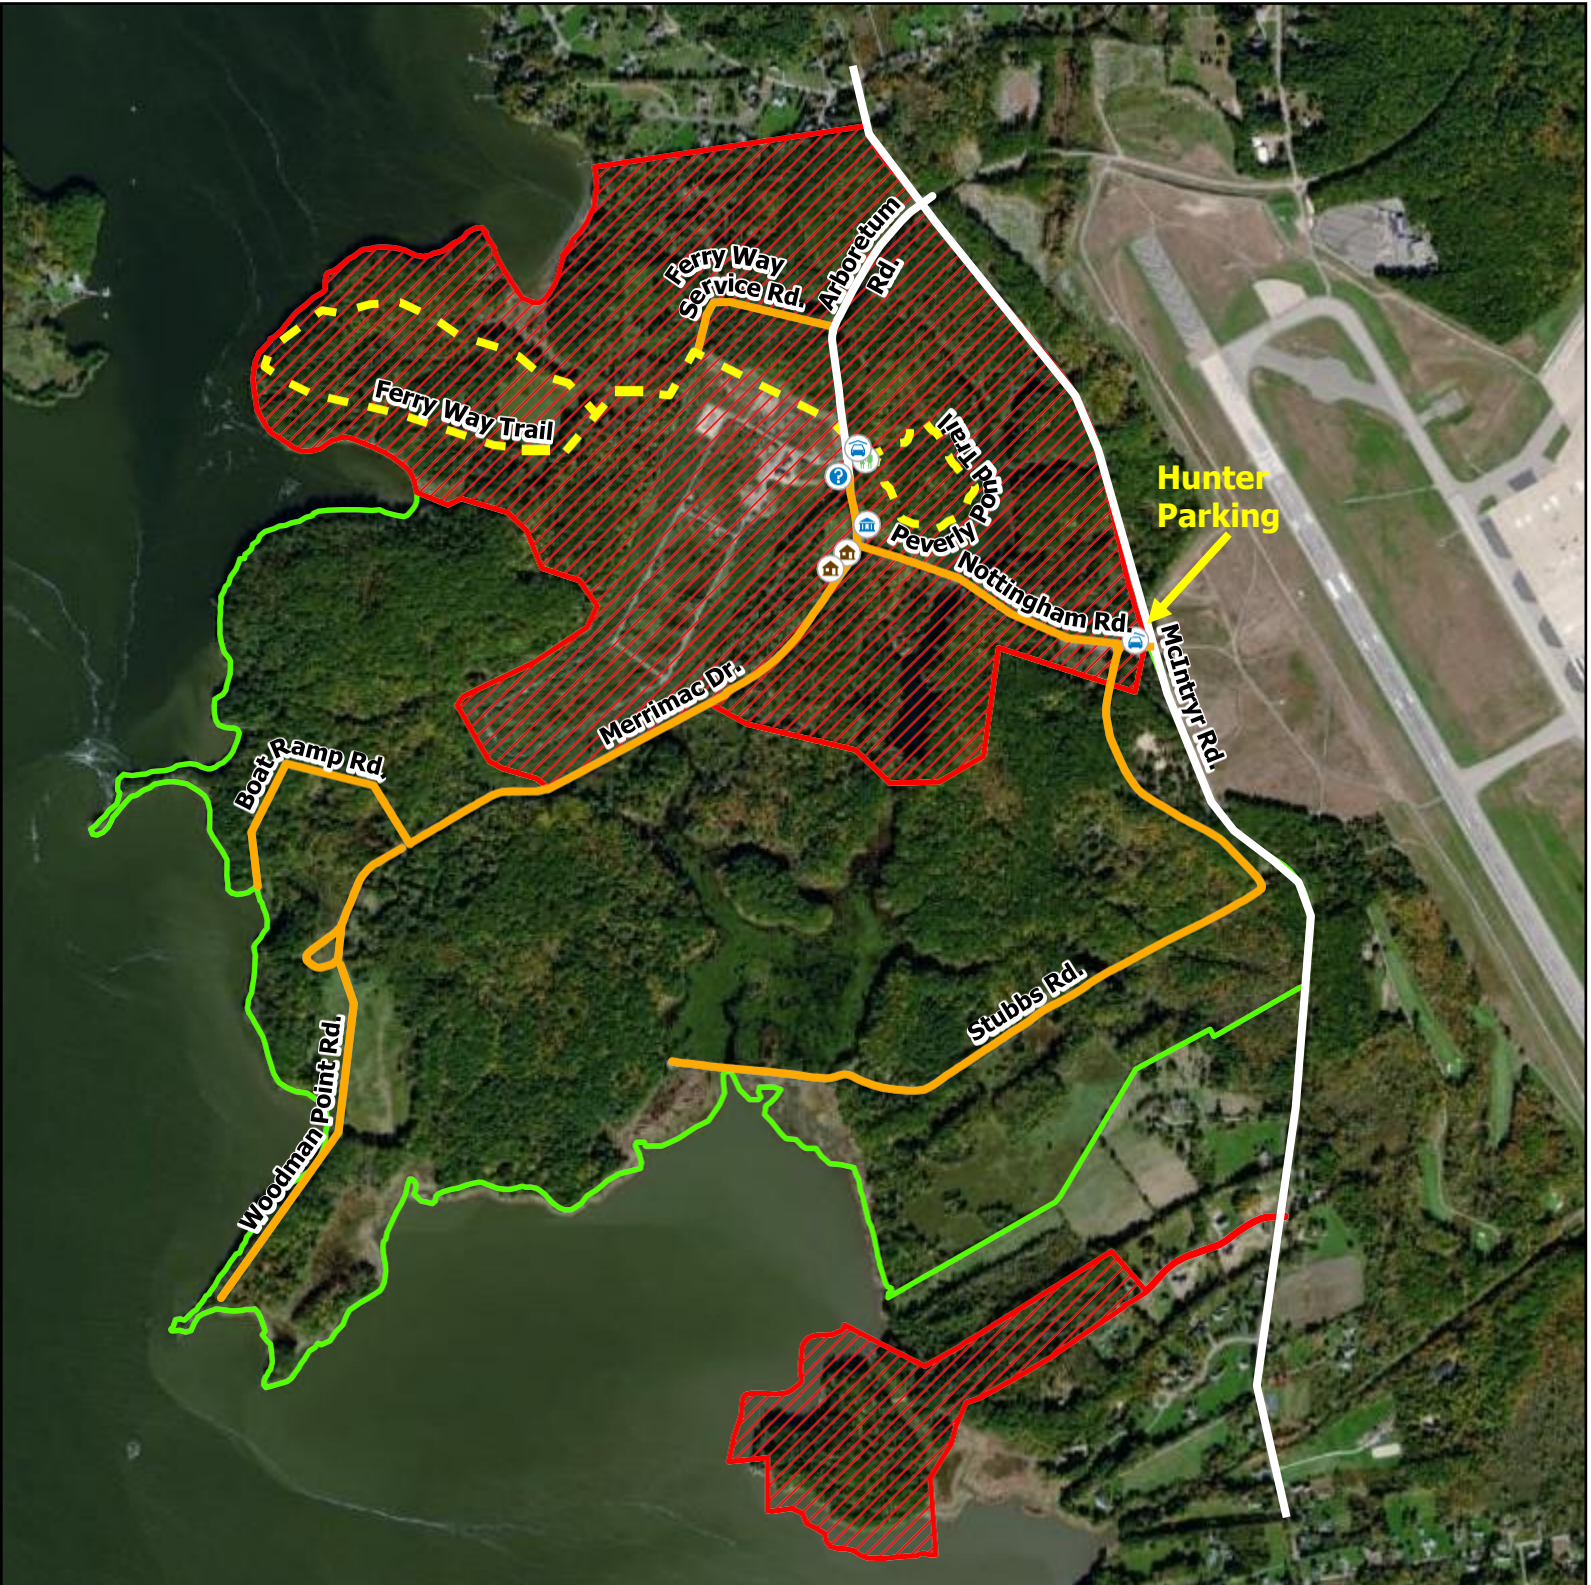

Spring Firearms Turkey Hunt Area Great Bay NWR

Source: Esri, Maxar, GeoEye, Earthstar Geographics, CNES/Airbus DS, USDA, USGS, AeroGRID, IGN, and the GIS User Community

Legend

	Office		Private Residence		Closed to Hunting
	Restrooms		Public Road		Open to Hunting
	Building		Admin Road		
	Parking		Trail		

0 0.15 0.3 0.6 Miles