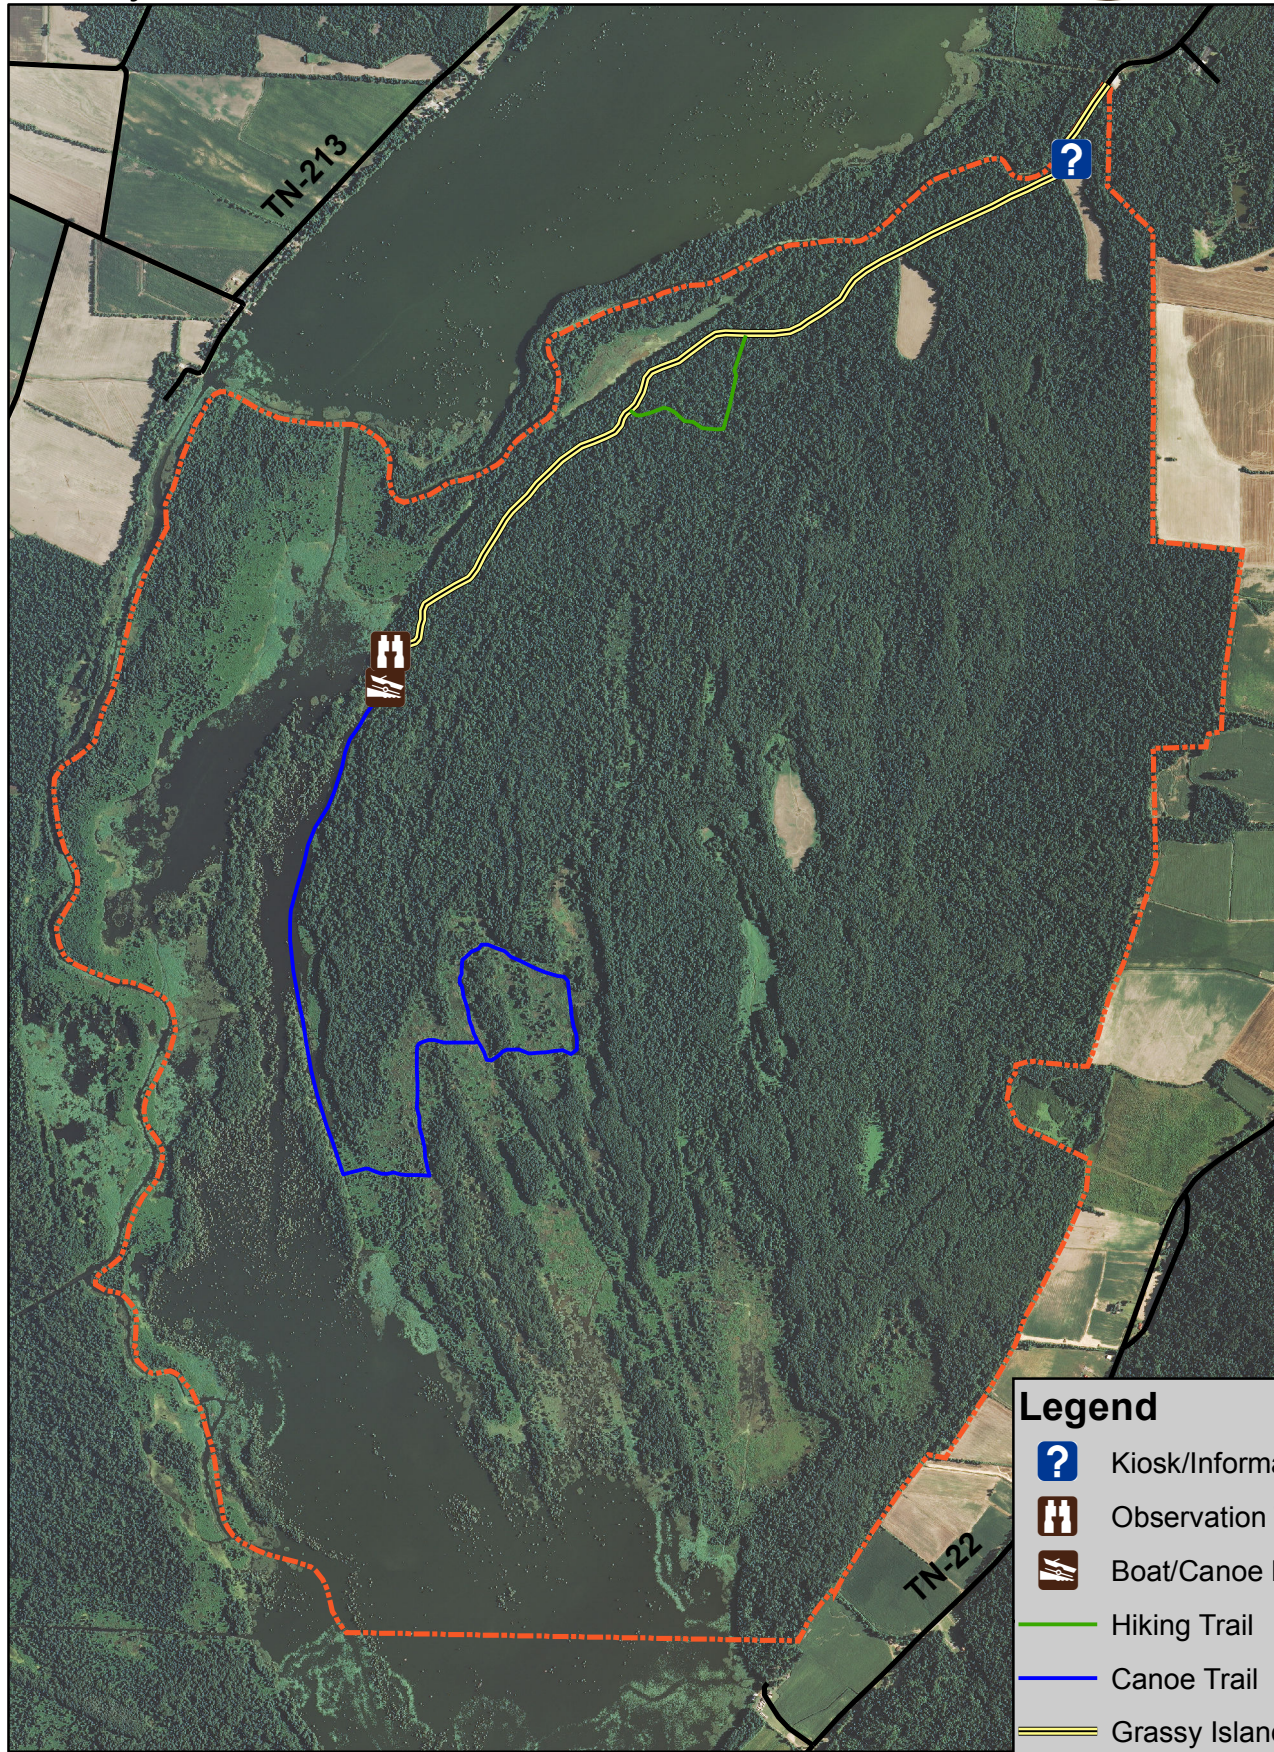

Reelfoot National Wildlife Refuge Grassy Island Unit

Legend

- Kiosk/Information
- Observation Tower
- Boat/Canoe Ramp
- Hiking Trail
- Canoe Trail
- Grassy Island Auto Tour
- TN Roads
- Refuge Boundary