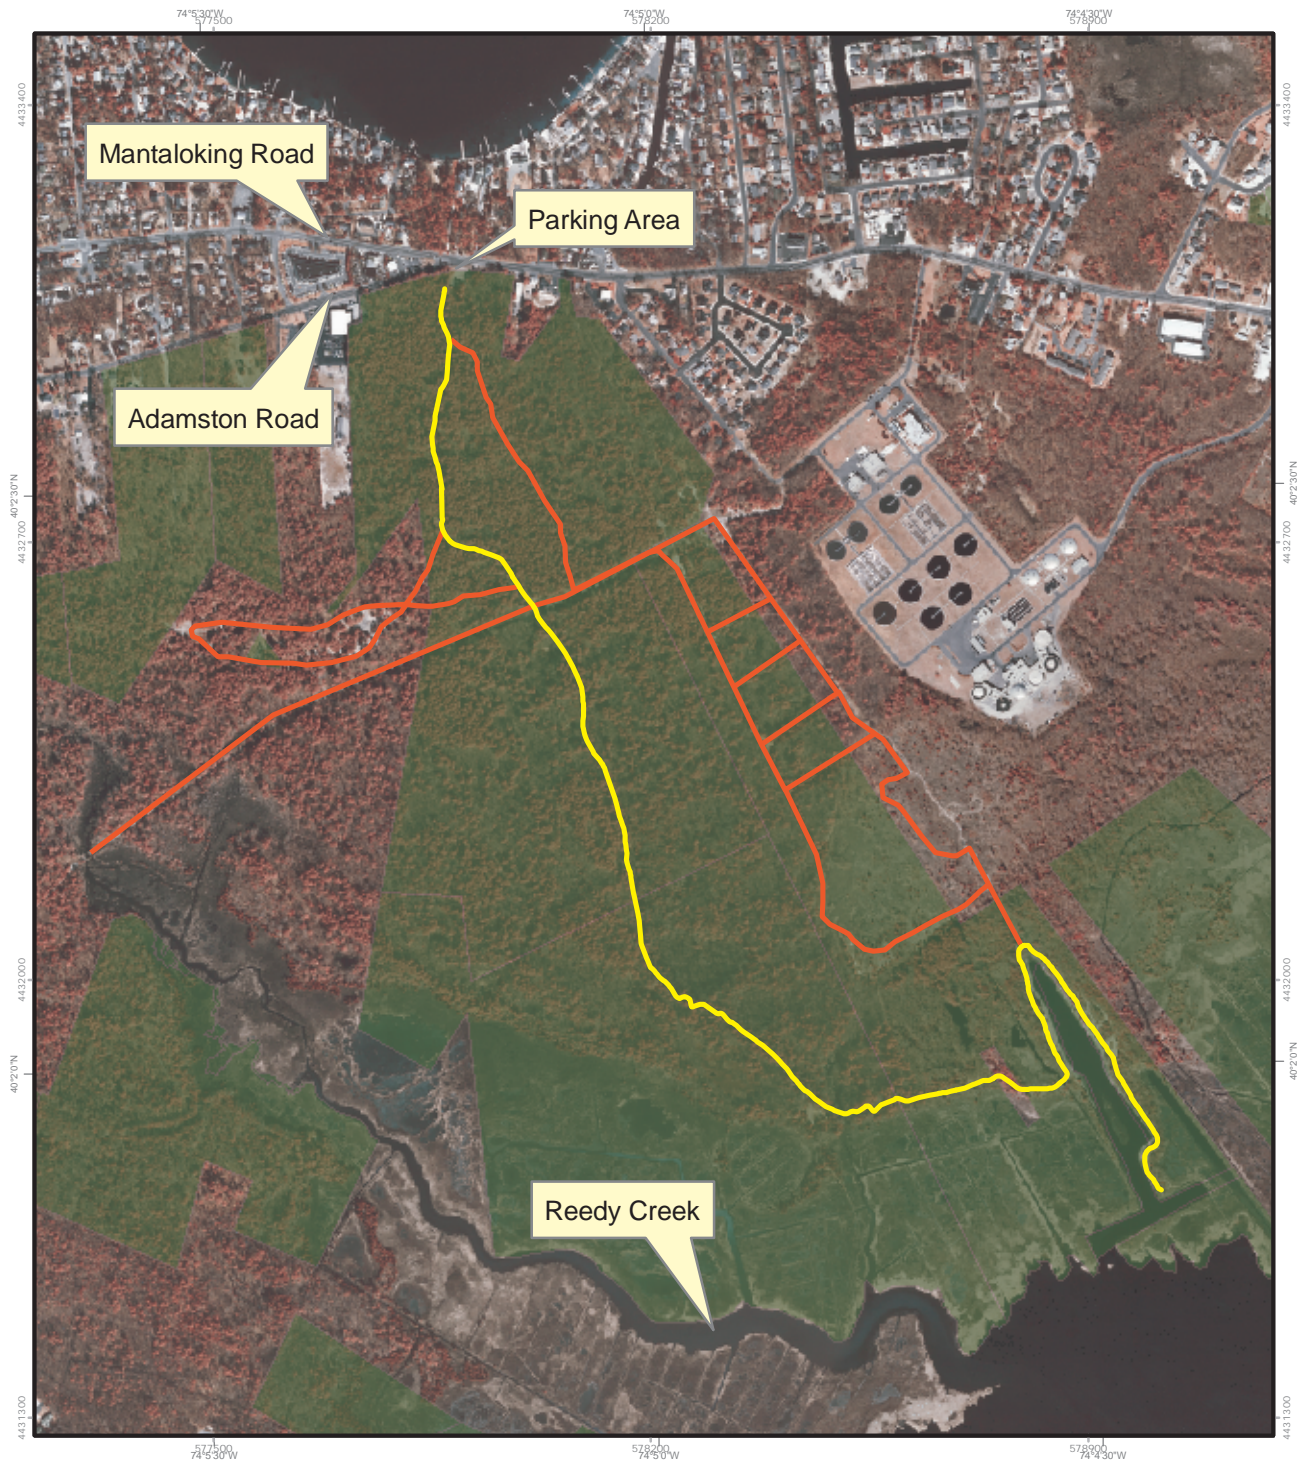

U.S. FISH & WILDLIFE SERVICE

Edwin B. Forsythe National Wildlife Refuge

deCamp Wildlife Trail

Map Projection: NAD_1983_UTM_Zone_18N
 Graticule Units: degrees, minutes, seconds
 Map Grid Unit: Meter
 C:\Forsythe_GIS\EBF_DeCamp_alttrail.mxd 12/1/2008

1:12,094

- deCamp Wildlife Trail
- Unimproved Trail (closed)
- Refuge owned