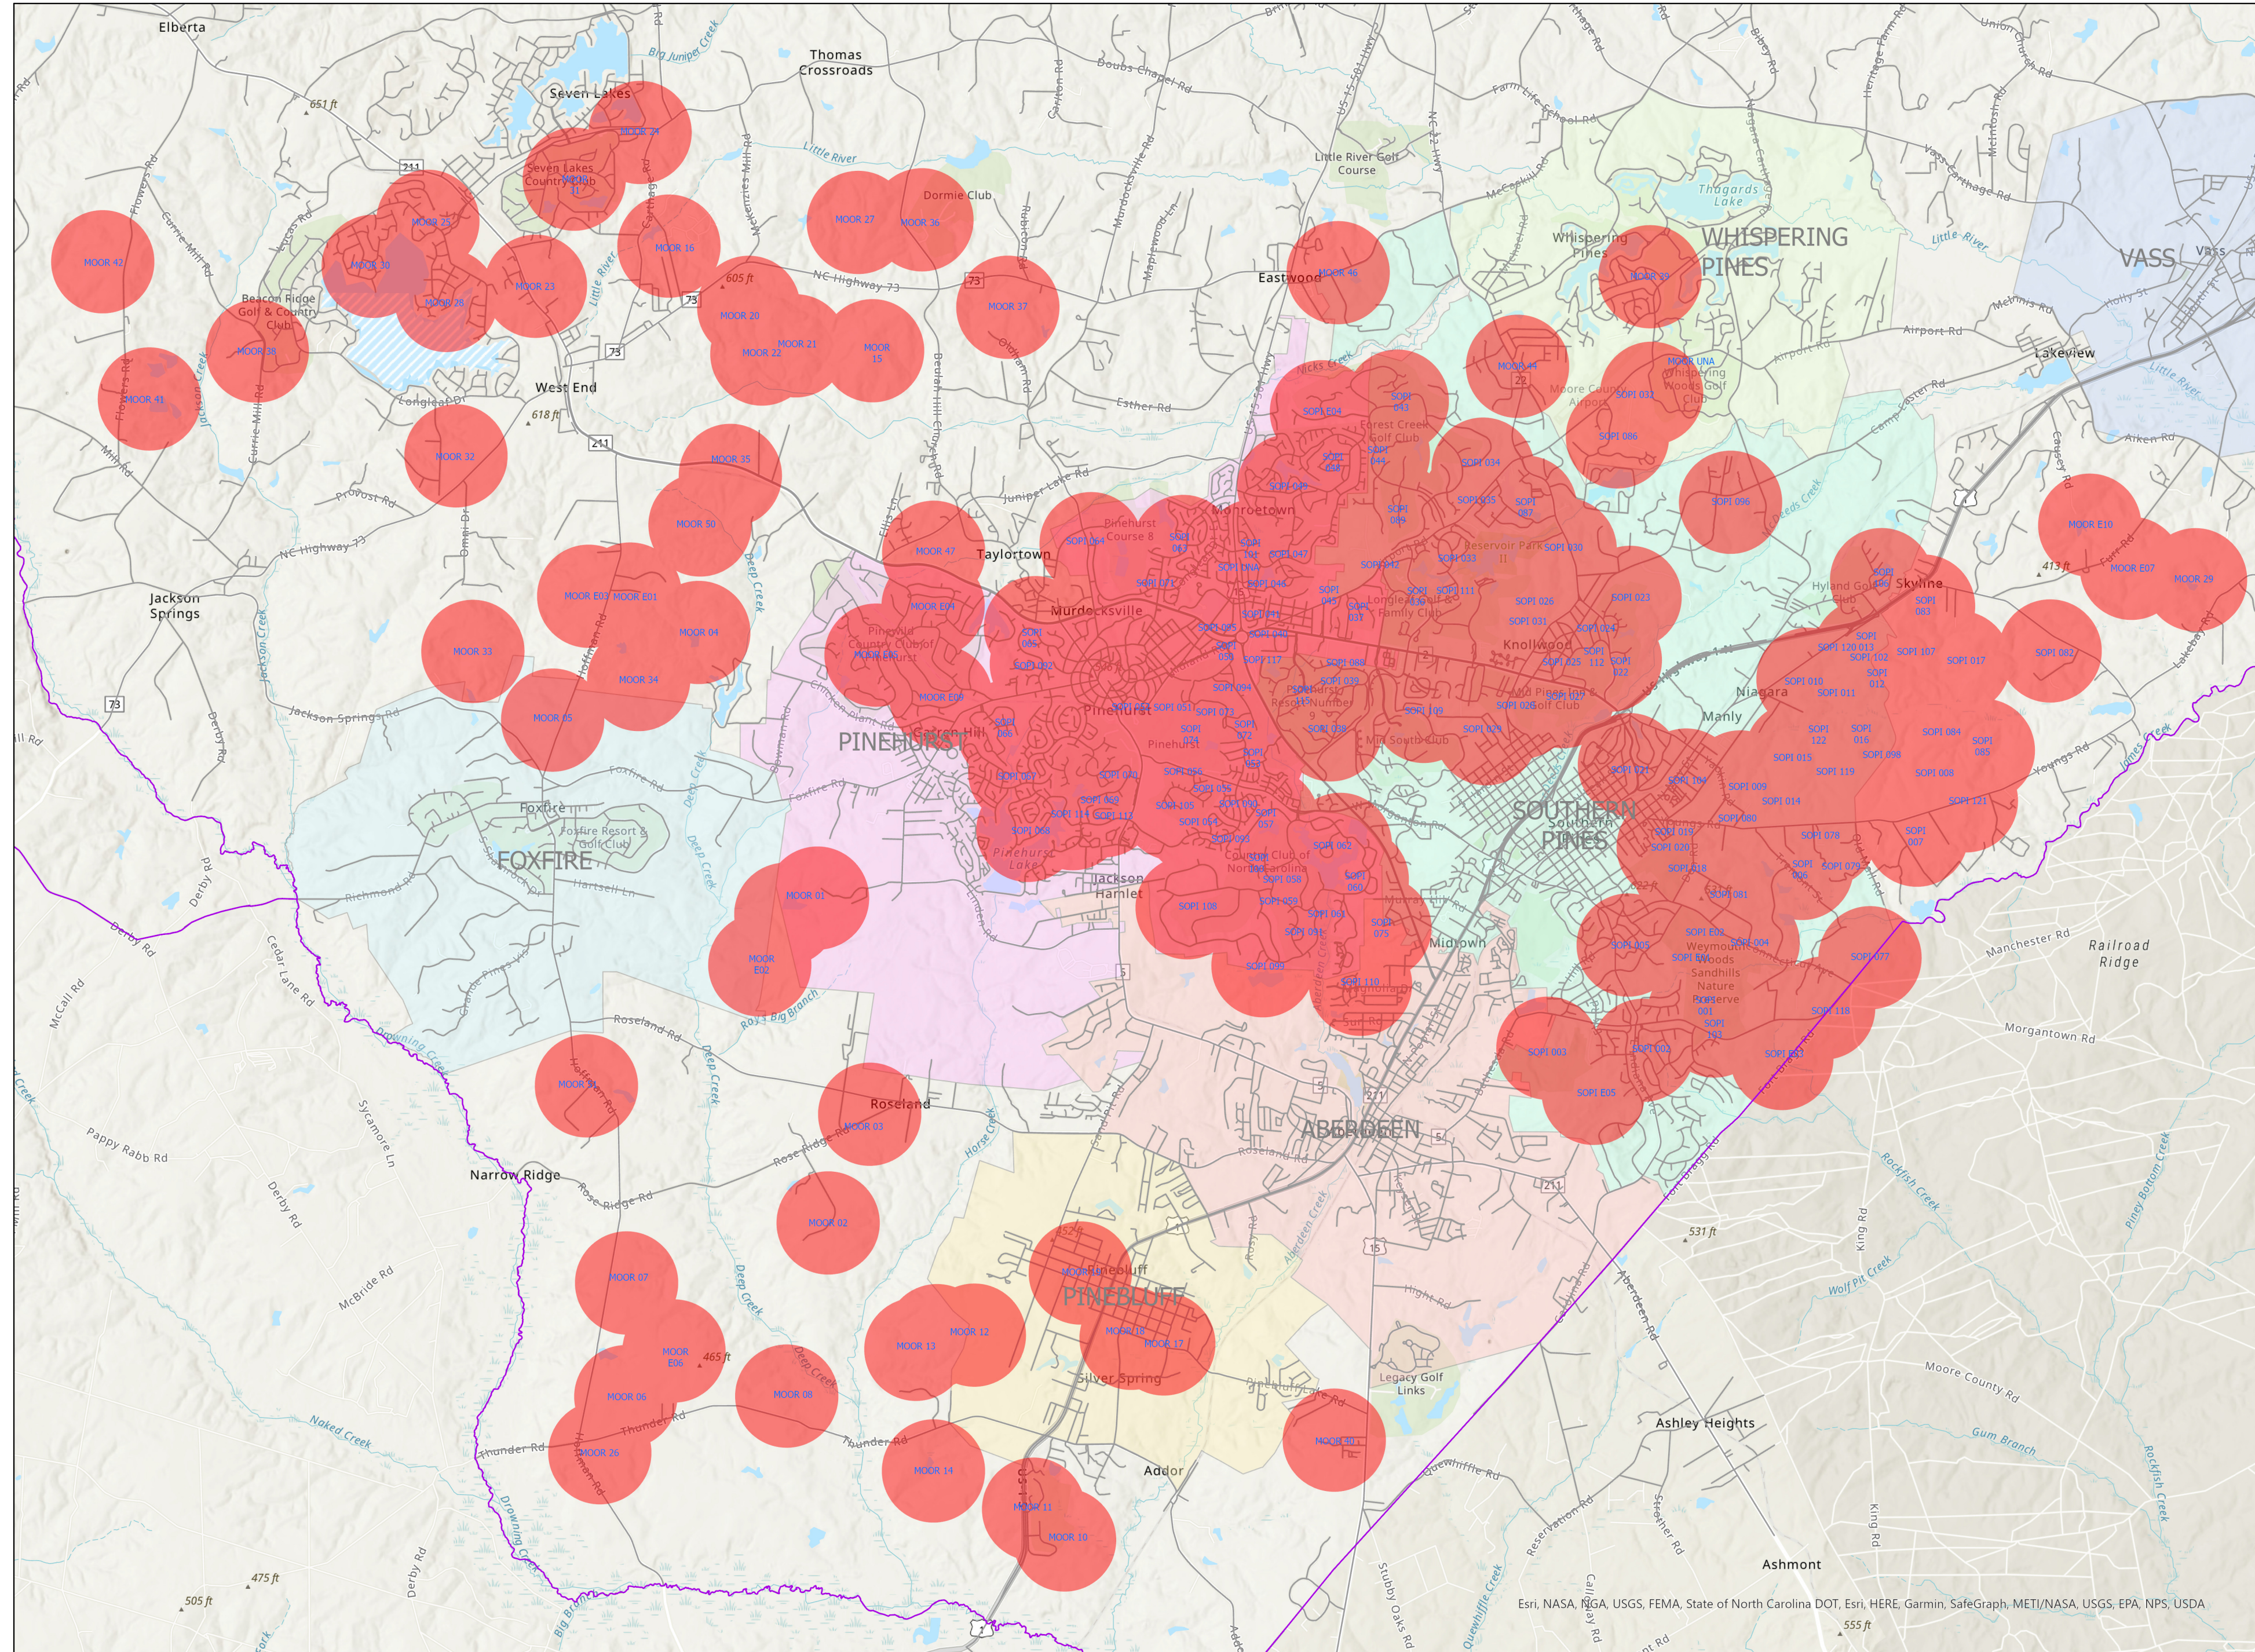

Moore County Red-cockaded Woodpeckers: Overview

- County boundaries
- <all other values>
- Red zone
- Streets and roads
- Layer
- CITY
- ABERDEEN
- CAMERON
- CARTHAGE
- FOXFIRE
- PINEBLUFF
- PINEHURST
- ROBBINS
- SOUTHERN PINES
- VASS
- WHISPERING PINES

Esri, NASA, NGA, USGS, FEMA, State of North Carolina DOT, Esri, HERE, Garmin, SafeGraph, METI/NASA, USGS, EPA, NPS, USDA