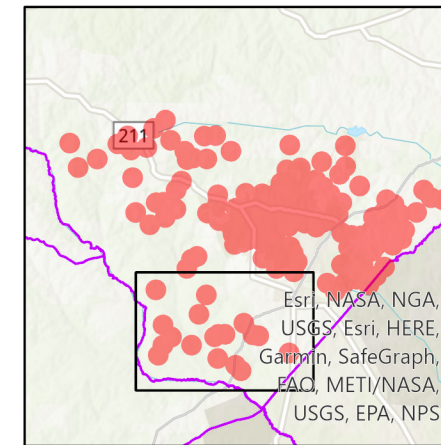

# Moore County RCW: Map 6: SW Aberdeen, W. Pinebluff, Thunder Road

- Red zone
  - Moore County Parcels
- Layer**
- CITY**
- ABERDEEN
  - CAMERON
  - CARTHAGE
  - FOXFIRE
  - PINEBLUFF
  - PINEHURST
  - ROBBINS
  - SOUTHERN PINES
  - VASS
  - WHISPERING PINES
  -

Esri, NASA, NGA, USGS, FEMA, State of North Carolina DOT, Esri, HERE, Garmin, SafeGraph, METI/NASA, USGS, EPA, NPS, USDA