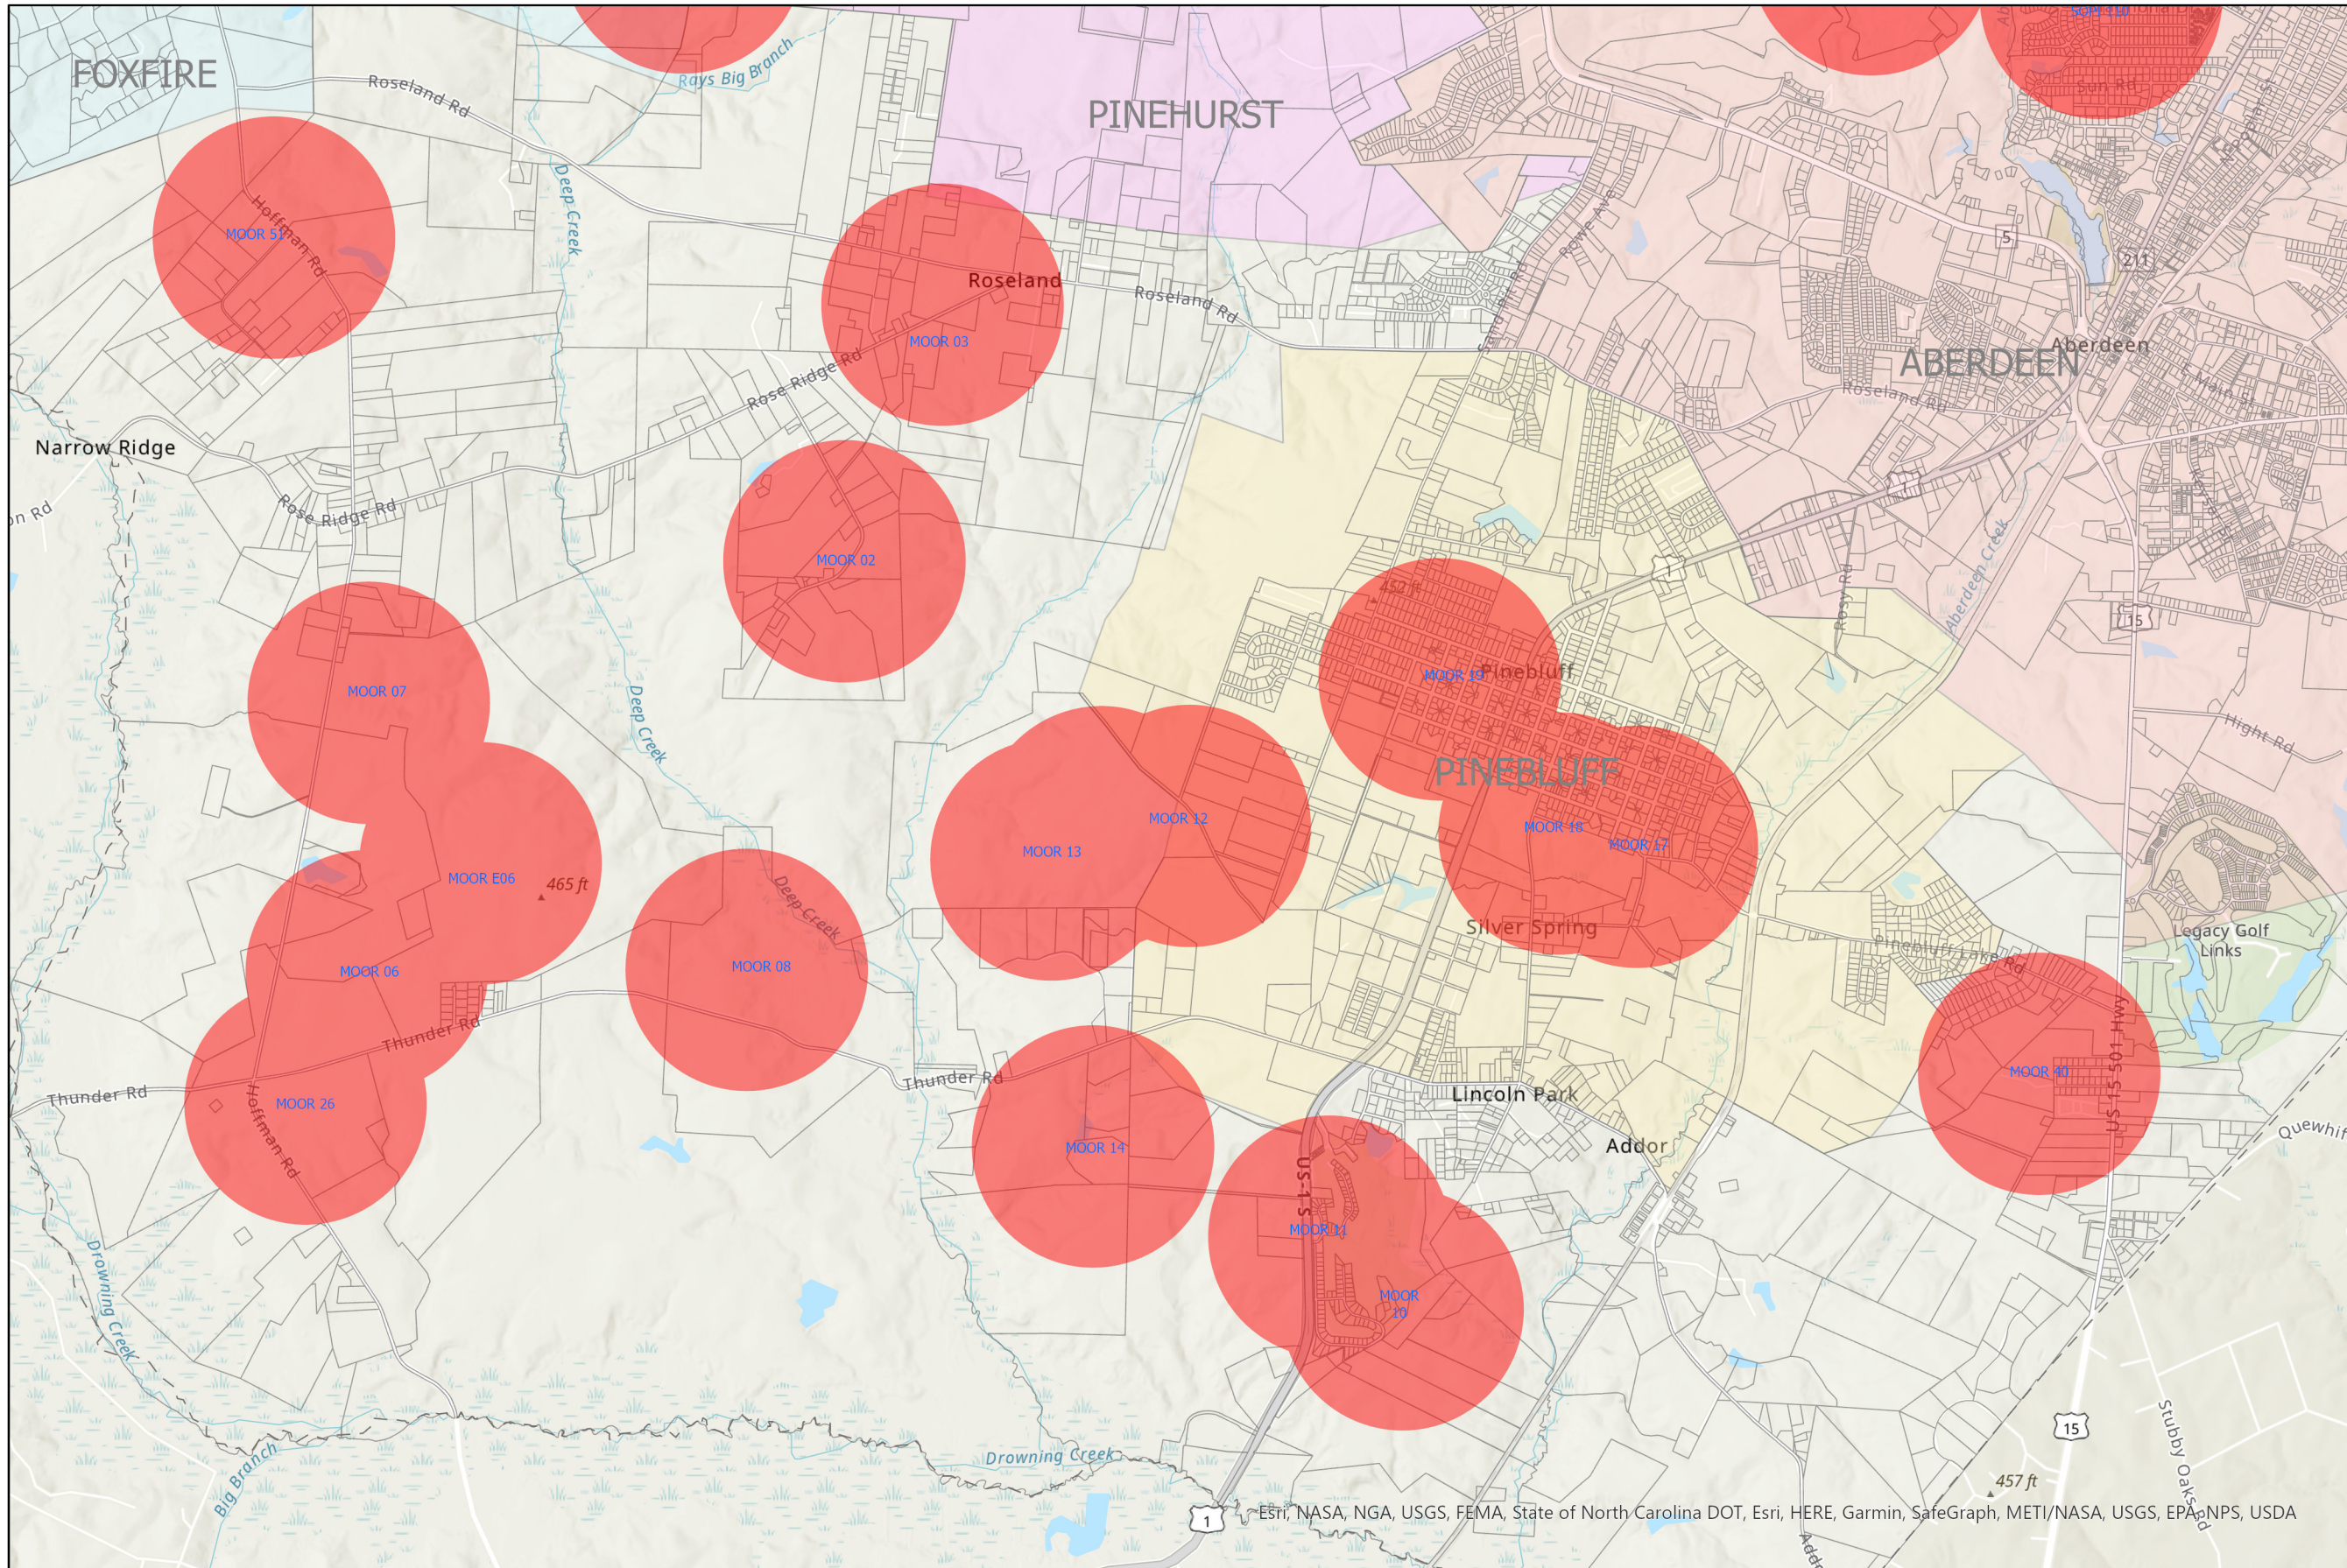

# Moore County RCW: Map 6: SW Aberdeen, W. Pinebluff, Thunder Road

- Red zone
  - Moore County Parcels
- Layer**
- CITY**
- ABERDEEN
  - CAMERON
  - CARTHAGE
  - FOXFIRE
  - PINEBLUFF
  - PINEHURST
  - ROBBINS
  - SOUTHERN PINES
  - VASS
  - WHISPERING PINES
  -

Esri, NASA, NGA, USGS, FEMA, State of North Carolina DOT, Esri, HERE, Garmin, SafeGraph, METI/NASA, USGS, EPA, NPS, USDA