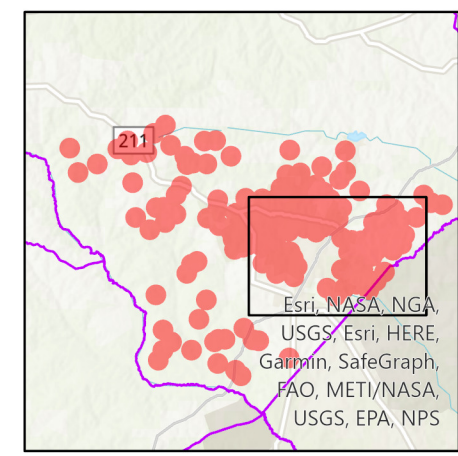

Moore County RCW: Map 5: E. Pinehurst, Central Southern Pines

- Red zone
 - Moore County Parcels
- City**
- CITY**
- ABERDEEN
 - CAMERON
 - CARTHAGE
 - FOXFIRE
 - PINEBLUFF
 - PINEHURST
 - ROBBINS
 - SOUTHERN PINES
 - VASS
 - WHISPERING PINES
 -

Esri, NASA, NGA, USGS, FEMA, State of North Carolina DOT, Esri, HERE, Garmin, SafeGraph, METI/NASA, USGS, EPA, NPS, USDA

PINEBLUFF