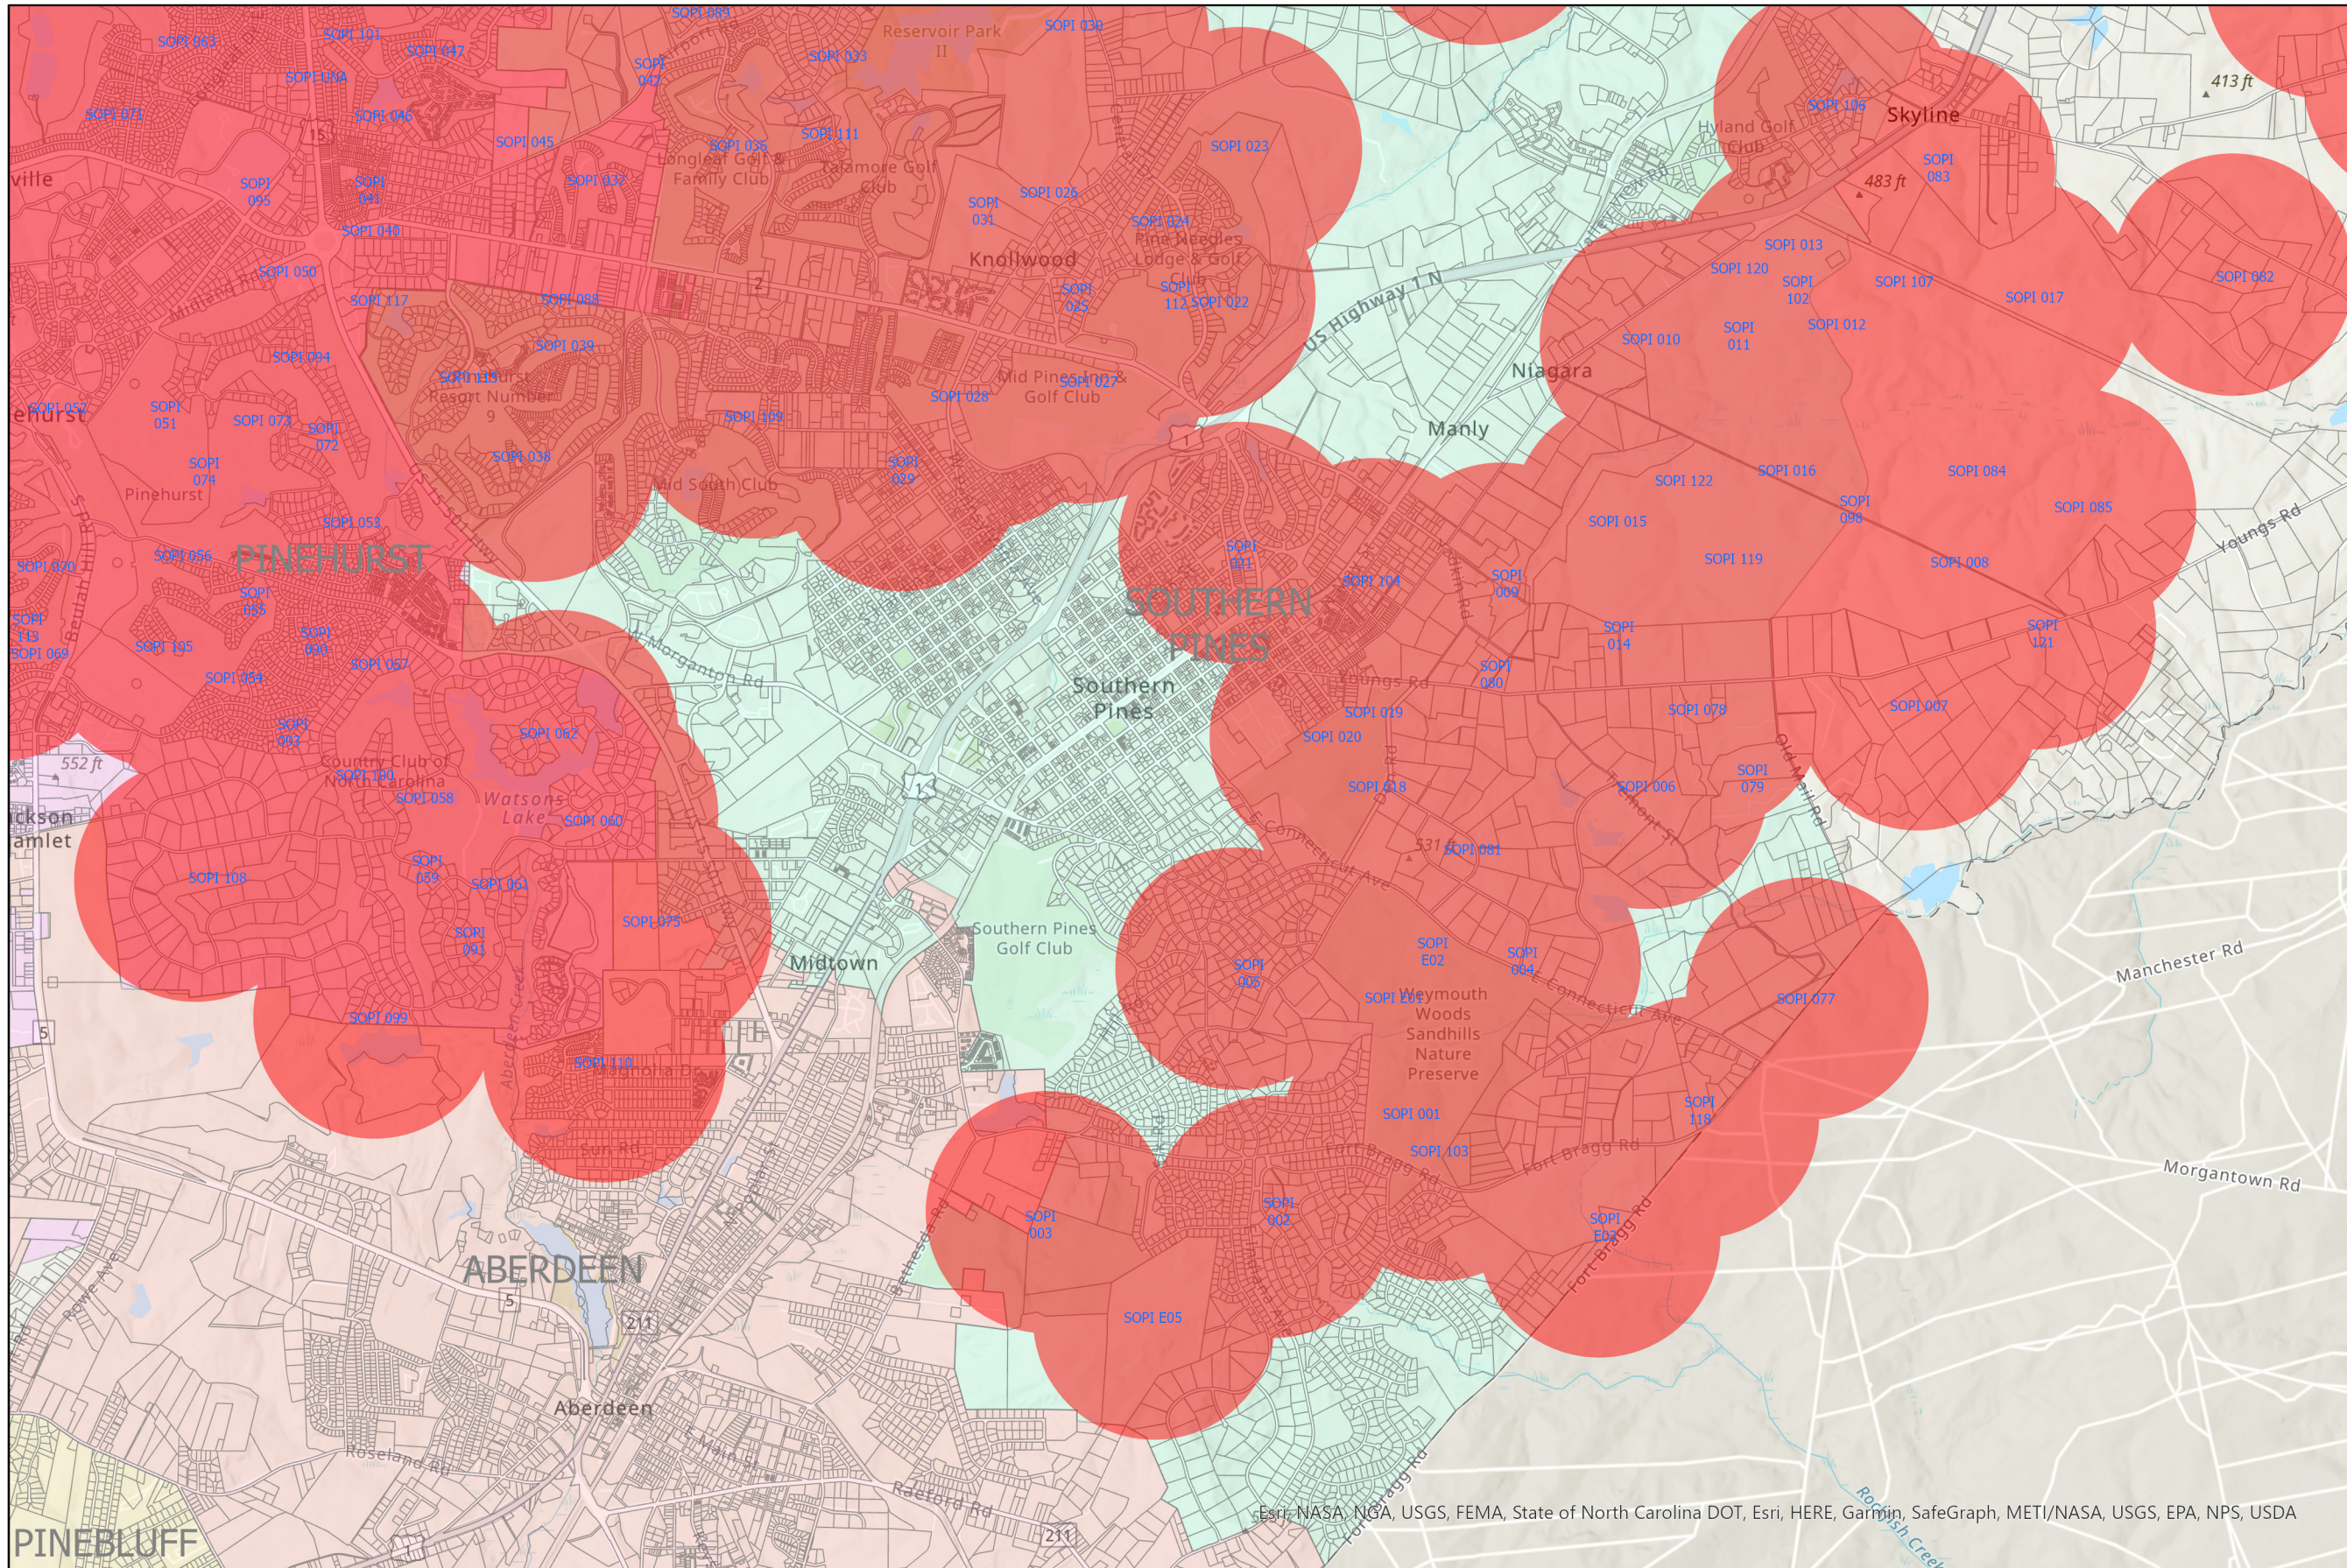

Moore County RCW: Map 5: E. Pinehurst, Central Southern Pines

- Red zone
 - Moore County Parcels
- City**
- CITY**
- ABERDEEN
 - CAMERON
 - CARTHAGE
 - FOXFIRE
 - PINEBLUFF
 - PINEHURST
 - ROBBINS
 - SOUTHERN PINES
 - VASS
 - WHISPERING PINES
 -

Esri, NASA, NGA, USGS, FEMA, State of North Carolina DOT, Esri, HERE, Garmin, SafeGraph, METI/NASA, USGS, EPA, NPS, USDA

PINEBLUFF