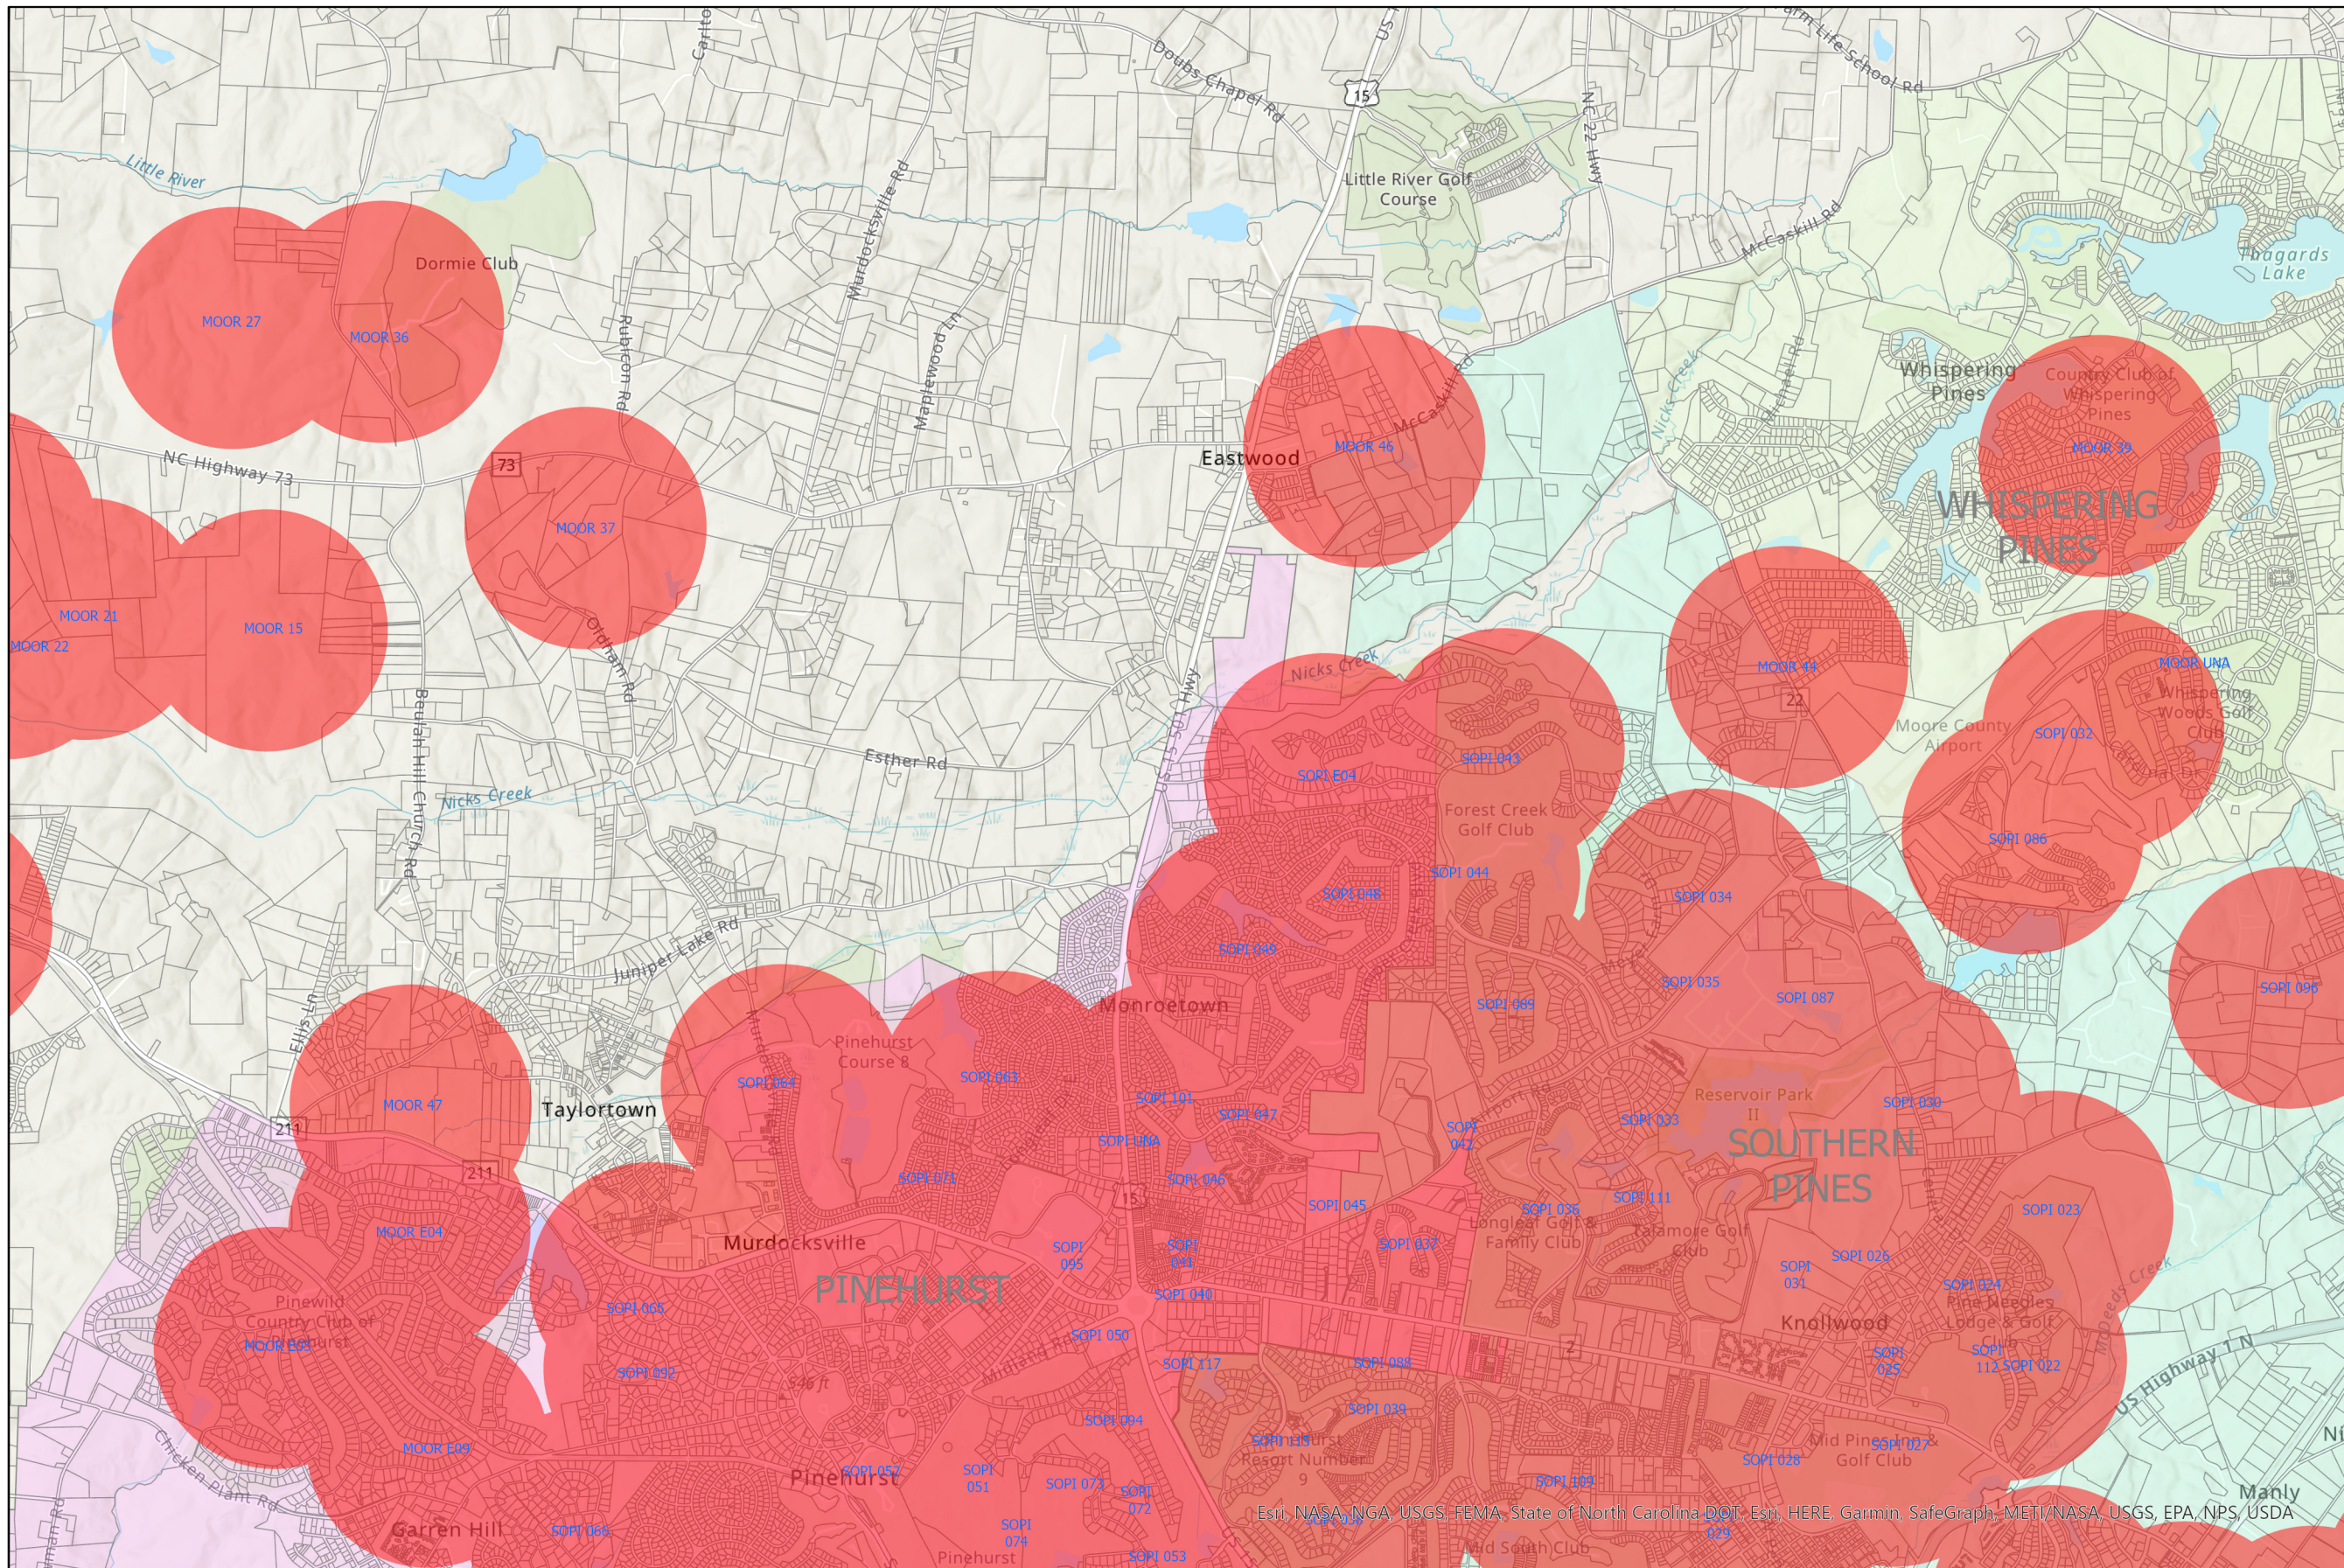

Moore County RCW: Map 2: Eastwood, N. Pinehurst, SW. Whispering Pines

- Red zone
 - Moore County Parcels
- Layer**
- CITY**
- ABERDEEN
 - CAMERON
 - CARTHAGE
 - FOXFIRE
 - PINEBLUFF
 - PINEHURST
 - ROBBINS
 - SOUTHERN PINES
 - VASS
 - WHISPERING PINES

Esri, NASA, NGA, USGS, FEMA, State of North Carolina DOI, Esri, HERE, Garmin, SafeGraph, METI/NASA, USGS, EPA, NPS, USDA