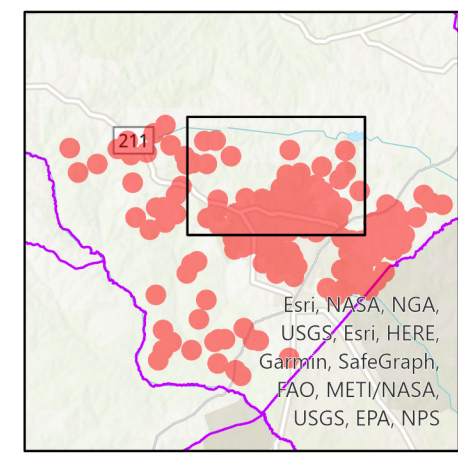

Moore County RCW: Map 2: Eastwood, N. Pinehurst, SW. Whispering Pines

- Red zone
 - Moore County Parcels
- Layer**
- CITY**
- ABERDEEN
 - CAMERON
 - CARTHAGE
 - FOXFIRE
 - PINEBLUFF
 - PINEHURST
 - ROBBINS
 - SOUTHERN PINES
 - VASS
 - WHISPERING PINES

Esri, NASA, NGA, USGS, FEMA, State of North Carolina DOI, Esri, HERE, Garmin, SafeGraph, METI/NASA, USGS, EPA, NPS, USDA